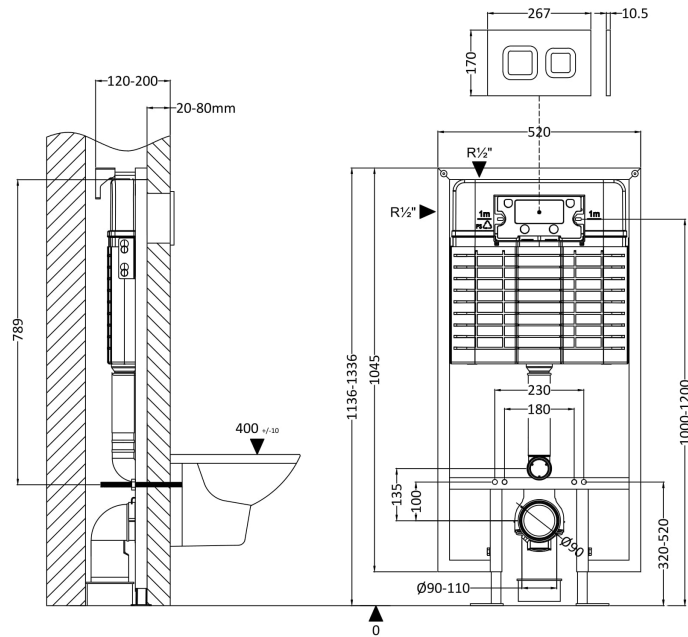

Sales Code: XTY009S

Description: Dual Flush Conc Cistern Square Plate

Product Dimensions

Length (mm):	
Width (mm):	520
Height (mm):	1136
Depth (mm):	204
Nett Weight (kg):	11.5

Packaging Dimensions

Height (mm):	160
Width (mm):	560
Depth (mm):	1125
Gross Weight (kg):	12

Packaging Data

Box Colour:	Brown Cardboard Box
Box Qty:	1
Label Size:	100 x 50
Label Colour:	White Label
Label Qty:	2

Outer Box Dimensions (If Applicable)

Height (mm):	
Width (mm):	
Length (mm):	
Depth (mm):	
Gross Weight (kg):	0
Barcode:	5056211863601

Product Details

Country of Origin:	China
Fitting Instruction:	No
CE Certification:	Yes
Product Material:	Stainless Steel
Heating Element Wattage:	Not Applicable
Colour/Finish:	Chrome
Product Diameter:	Not Applicable
Connection Size:	