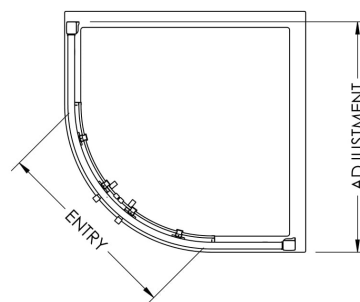

Sales Code: M900Q-E8

Description: 900 Double Door Quad 8mm

Code	Description	Adjustment (mm)		Entry Width (mm)
M800Q-E8	800 Quadrant	760	780	390
M900Q-E8	900 Quadrant	860	880	520
M1000Q-E8	1000 Quadrant	960	980	520

Product Dimensions

Height (mm):	1900
Width (mm):	880
Depth (mm):	880
Nett Weight (kg):	59.7

Packaging Dimensions

Height (mm):	1960
Width (mm):	430
Length (mm):	150
Gross Weight (kg):	59.7

Packaging Data

Box Colour:	Brown Cardboard Box - Printed
Box Qty:	1
Label Size:	100 x 50
Label Colour:	Not Applicable
Label Qty:	0

Outer Box Dimensions (If Applicable)

Height (mm):	
Width (mm):	
Depth (mm):	
Length (mm):	
Gross Weight (kg):	
Barcode:	5055369080526

Product Details

Country of Origin:	China
Fitting Instruction:	No
CE Approval:	Yes
Profile Material:	Aluminium
Profile Finish:	Polished Chrome
Adjustments (mm):	860mm - 880mm
Entry Width (mm):	520mm
Swing In Dim (mm):	N/A
Swing Out Dim (mm):	N/A
Radius (mm):	538 mm
Glass Thickness (mm):	8
Easy Fit:	Yes
Easy Clean:	Yes
Handle Style:	Square T Shape Handle
Handle Material:	Metal
Enclosure Design:	Framed
Wheel Type:	Dual, Quick Release
Support Bar Included:	Support Bar Not Included
Extras:	Screw Cover Strip