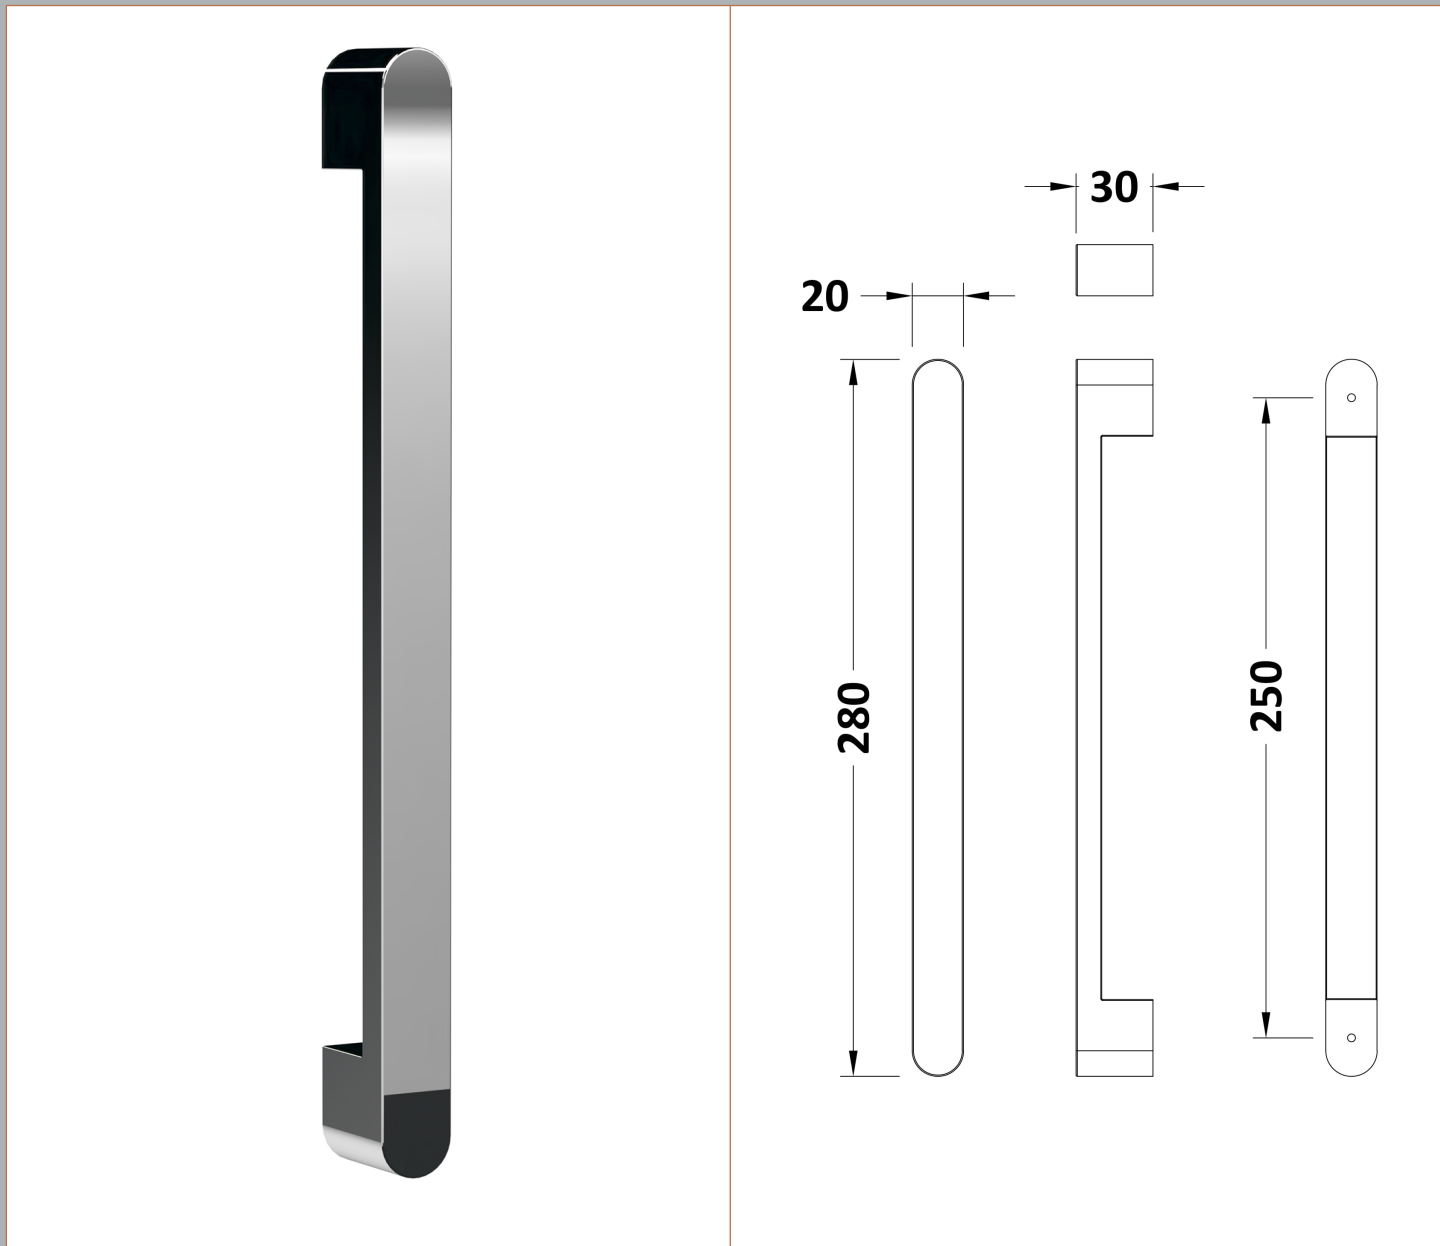

### Product Dimensions

Height (mm):	1900
Width (mm):	880
Depth (mm):	880
Nett Weight (kg):	59.7

### Outer Box Dimensions (If Applicable)

Height (mm):	
Width (mm):	
Depth (mm):	
Length (mm):	
Gross Weight (kg):	
Barcode:	5055369080526

### Product Details

Country of Origin:	China
Fitting Instruction:	No
CE Approval:	Yes
Profile Material:	Aluminium
Profile Finish:	Polished Chrome
Adjustments (mm):	860mm - 880mm
Entry Width (mm):	520mm
Swing In Dim (mm):	N/A
Swing Out Dim (mm):	N/A
Radius (mm):	538 mm
Glass Thickness (mm):	8
Easy Fit:	Yes
Easy Clean:	Yes
Handle Style:	Square T Shape Handle
Handle Material:	Metal
Enclosure Design:	Framed
Wheel Type:	Dual, Quick Release
Support Bar Included:	Support Bar Not Included
Extras:	Screw Cover Strip

### Product Dimensions

Length (mm):	
Width (mm):	20
Height (mm):	280
Depth (mm):	30
Nett Weight (kg):	1