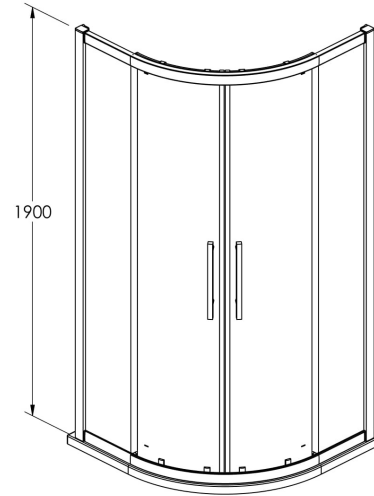

**Sales Code:** M900QH4

**Description:** 900 Double Door Quad 8mmnew Handle

**Packaging Details**

Barcode: 50564623658

Code	Description	Adjustment (mm)		Entry Width (mm)
M800Q-E8	800 Quadrant	760	780	390
M900Q-E8	900 Quadrant	860	880	520
M1000Q-E8	1000 Quadrant	960	980	520

### Product Dimensions

Height (mm):	1900
Width (mm):	880
Depth (mm):	880
Nett Weight (kg):	59.7

### Packaging Dimensions

Height (mm):	1960
Width (mm):	430
Length (mm):	150
Gross Weight (kg):	59.7

### Product Dimensions

Length (mm):	
Width (mm):	20
Height (mm):	280
Depth (mm):	30
Nett Weight (kg):	1