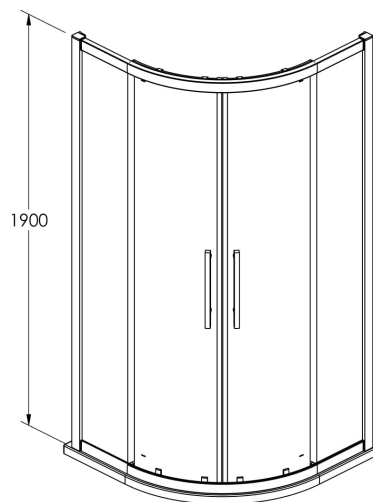

Sales Code: M900Q-E8

Description: 900 Double Door Quad 8mm

Code	Description	Adjustment (mm)		Entry Width (mm)
M800Q-E8	800 Quadrant	760	780	390
M900Q-E8	900 Quadrant	860	880	520
M1000Q-E8	1000 Quadrant	960	980	520

Product Dimensions

Height (mm):	1900
Width (mm):	880
Depth (mm):	880
Nett Weight (kg):	59.7

Packaging Dimensions

Height (mm):	1960
Width (mm):	430
Length (mm):	150
Gross Weight (kg):	59.7

Packaging Data

Box Colour:	Brown Cardboard Box - Printed
Box Qty:	1
Label Size:	100 x 50
Label Colour:	Not Applicable
Label Qty:	0

Outer Box Dimensions (If Applicable)

Height (mm):	
Width (mm):	
Depth (mm):	
Length (mm):	
Gross Weight (kg):	
Barcode:	5055369080526

Product Details

Country of Origin:	China
Fitting Instruction:	No
CE Approval:	Yes
Profile Material:	Aluminium
Profile Finish:	Polished Chrome
Adjustments (mm):	860mm - 880mm
Entry Width (mm):	520mm
Swing In Dim (mm):	N/A
Swing Out Dim (mm):	N/A
Radius (mm):	538 mm
Glass Thickness (mm):	8
Easy Fit:	Yes
Easy Clean:	Yes
Handle Style:	Square T Shape Handle
Handle Material:	Metal
Enclosure Design:	Framed
Wheel Type:	Dual, Quick Release
Support Bar Included:	Support Bar Not Included
Extras:	Screw Cover Strip