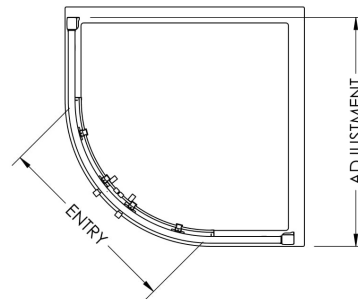

**Sales Code:** M900QH4

**Description:** 900 Double Door Quad 8mmnew Handle

**Packaging Details**

Barcode: 50564623658

Code	Description	Adjustment (mm)		Entry Width (mm)
M800Q-E8	800 Quadrant	760	780	390
M900Q-E8	900 Quadrant	860	880	520
M1000Q-E8	1000 Quadrant	960	980	520

### Product Dimensions

Height (mm):	1900
Width (mm):	880
Depth (mm):	880
Nett Weight (kg):	59.7

### Packaging Dimensions

Height (mm):	1960
Width (mm):	430
Length (mm):	150
Gross Weight (kg):	59.7

### Product Dimensions

Length (mm):	
Width (mm):	20
Height (mm):	280
Depth (mm):	30
Nett Weight (kg):	1