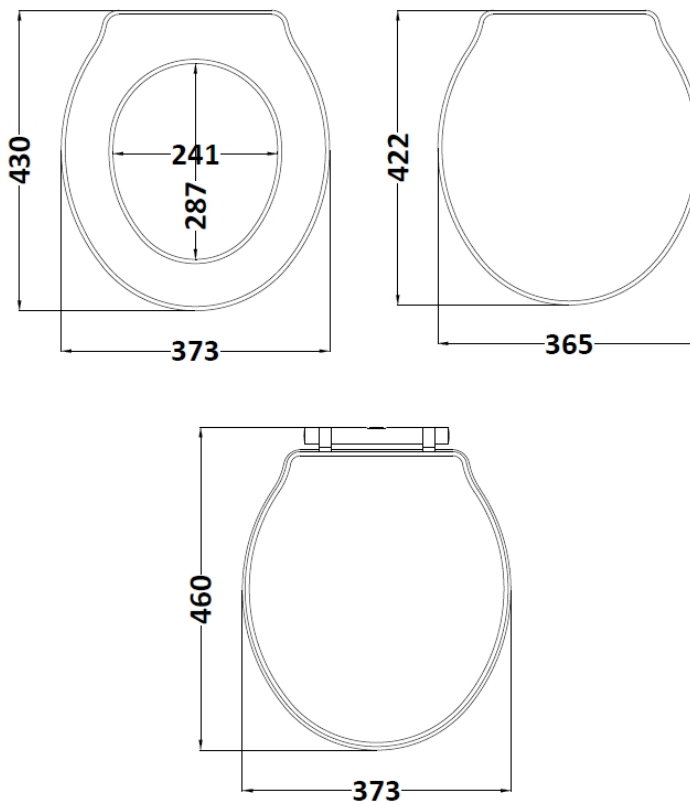

### Product Dimensions

Length (mm):	460
Width (mm):	373
Height (mm):	60
Nett Weight (kg):	3

### Packaging Dimensions

Length (mm):	480
Width (mm):	380
Height (mm):	60
Gross Weight (kg):	3.5

### Packaging Data

Box Colour:	Brown Cardboard Box
Box Qty:	1
Label Size:	x
Label Colour:	White Label
Label Qty:	1

### Outer Box Dimensions (If Applicable)

Length (mm):	
Width (mm):	
Height (mm):	
Gross Weight (kg):	
Barcode:	5056211818434