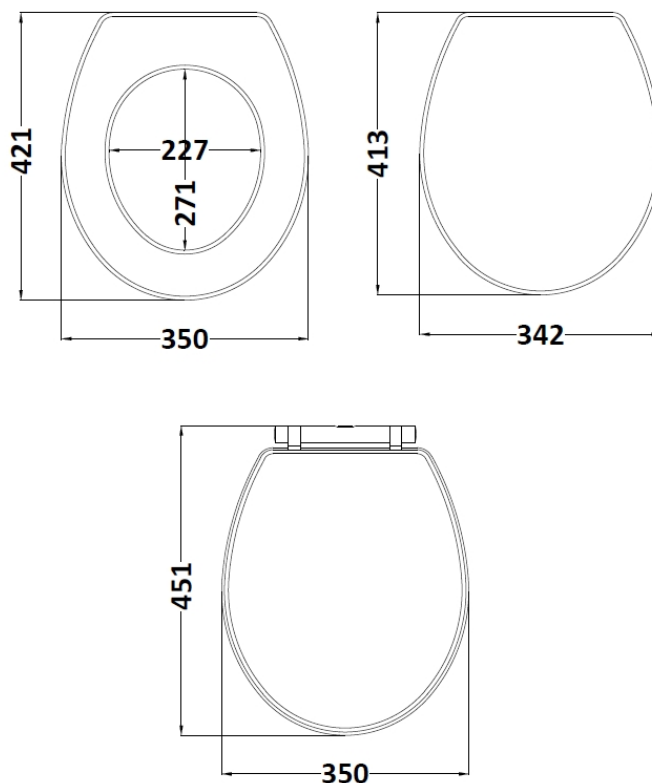

Sales Code: LOS299

Description: Richmond Toilet Seat

Product Dimensions

Length (mm):	451
Width (mm):	350
Height (mm):	60
Nett Weight (kg):	3

Packaging Dimensions

Length (mm):	480
Width (mm):	380
Height (mm):	60
Gross Weight (kg):	3.5

Packaging Data

Box Colour:	Brown Cardboard Box
Box Qty:	1
Label Size:	x
Label Colour:	White Label
Label Qty:	1

Outer Box Dimensions (If Applicable)

Length (mm):	
Width (mm):	
Height (mm):	
Gross Weight (kg):	
Barcode:	5056211818380

Product Details

Country of Origin:	Ireland
Fitting Instruction:	No
CE Certification:	Yes
Product Material:	Mdf Vinyl
Seat Type:	Round
Seat Function:	Soft Close
Hinge Centres (Min):	150
Hinge Centres (Max):	186
Hinge Material:	Zinc Alloy
Colour/Finish:	Storm Grey
Fixing Method:	Top Fix