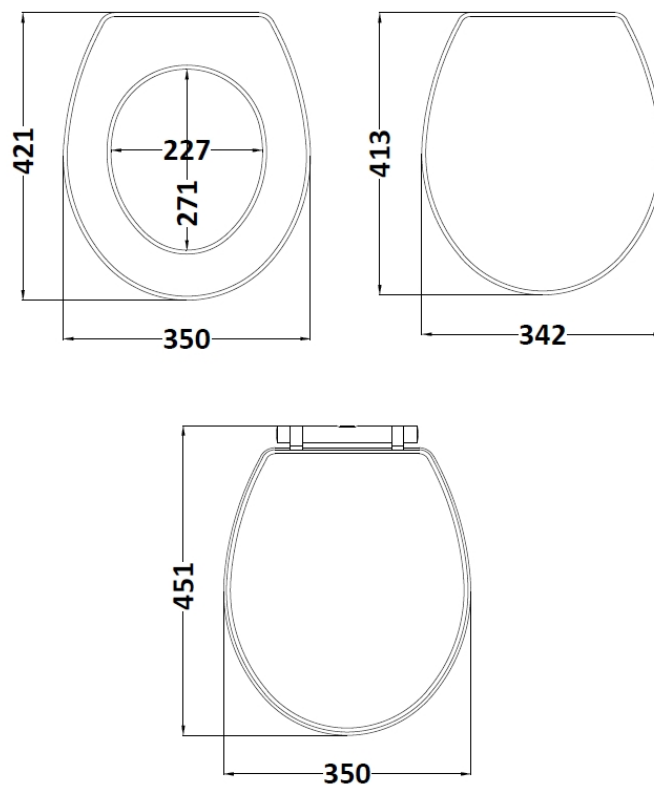

Sales Code: LOS499

Description: Richmond Toilet Seat

Product Dimensions

Length (mm):	451
Width (mm):	350
Height (mm):	60
Nett Weight (kg):	3

Packaging Dimensions

Length (mm):	480
Width (mm):	380
Height (mm):	60
Gross Weight (kg):	3.5

Packaging Data

Box Colour:	Brown Cardboard Box
Box Qty:	1
Label Size:	x
Label Colour:	White Label
Label Qty:	1

Outer Box Dimensions (If Applicable)

Length (mm):	
Width (mm):	
Height (mm):	
Gross Weight (kg):	
Barcode:	5056211818403

Product Details

Country of Origin:	Ireland
Fitting Instruction:	No
CE Certification:	Yes
Product Material:	Mdf Vinyl
Seat Type:	Round
Seat Function:	Soft Close
Hinge Centres (Min):	150
Hinge Centres (Max):	186
Hinge Material:	Zinc Alloy
Colour/Finish:	Timeless Sand
Fixing Method:	Top Fix