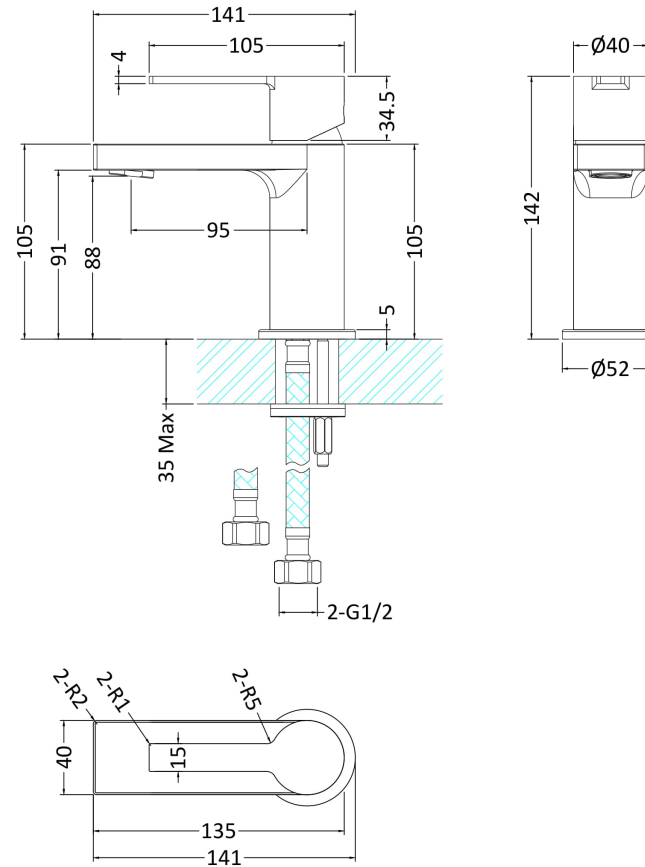

Sales Code: WIL345

Description: Willow Mini Mono Basin Mixer P/B Waste

Product Dimensions

Height (mm):	142
Width (mm):	52
Depth (mm):	141
Length (mm):	
Nett Weight (kg):	1.3

Packaging Dimensions

Height (mm):	70
Width (mm):	300
Depth (mm):	185
Gross Weight (kg):	1.3

Packaging Data

Box Colour:	White Cardboard Box
Box Qty:	1
Label Size:	100 x 50
Label Colour:	White Label
Label Qty:	1

Outer Box Dimensions (If Applicable)

Height (mm):	
Width (mm):	
Depth (mm):	
Length (mm):	
Gross Weight (kg):	
Barcode:	5056211853510

Product Details

Country of Origin:	China
Fitting Instruction:	No
Product Material:	Brass
Control Type:	Manual
Waste Included:	Waste Included
Waste Type:	Push Button
WRAS Approval: No	Approval No: N/A
Valve/Cartridge Type:	Single Lever Cartridge
Colour/Finish:	Chrome
Mount Type:	Deck
Operating Pressure (bar):	0.2

Flow Rates: (Litres Per Min)	0.1 bar: 1.7	0.5 bar: 6	1 bar: 9	2 bar: 13	3 bar: 16
Pipe Size:	1/2"				
Pipe Centres:	N/A				