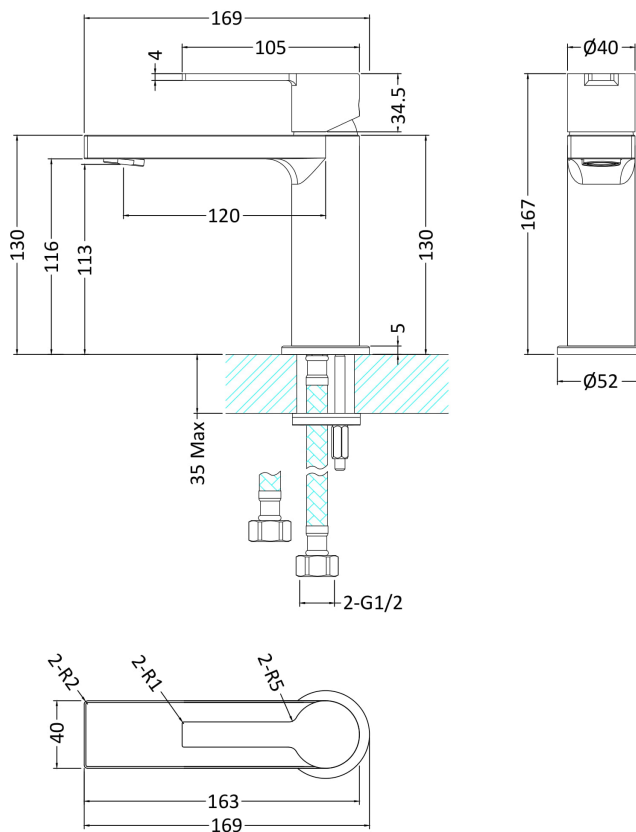

Sales Code: WIL305

Description: Willow Mono Basin Mixer P/B Waste

Product Dimensions

Height (mm):	167
Width (mm):	52
Depth (mm):	169
Length (mm):	
Nett Weight (kg):	1.4

Packaging Dimensions

Height (mm):	70
Width (mm):	300
Depth (mm):	185
Gross Weight (kg):	1.4

Packaging Data

Box Colour:	White Cardboard Box
Box Qty:	1
Label Size:	100 x 50
Label Colour:	White Label
Label Qty:	1

Outer Box Dimensions (If Applicable)

Height (mm):	
Width (mm):	
Depth (mm):	
Length (mm):	
Gross Weight (kg):	
Barcode:	5056211853527

Product Details

Country of Origin:	China
Fitting Instruction:	No
Product Material:	Brass
Control Type:	Manual
Waste Included:	Waste Included
Waste Type:	Push Button
WRAS Approval: No	Approval No: N/A
Valve/Cartridge Type:	Single Lever Cartridge
Colour/Finish:	Chrome
Mount Type:	Deck
Operating Pressure (bar):	0.2

Flow Rates: (Litres Per Min)	0.1 bar: 1.7	0.5 bar: 6.5	1 bar: 9.5	2 bar: 13.7	3 bar: 16.9
Pipe Size:	1/2"				
Pipe Centres:	N/A				