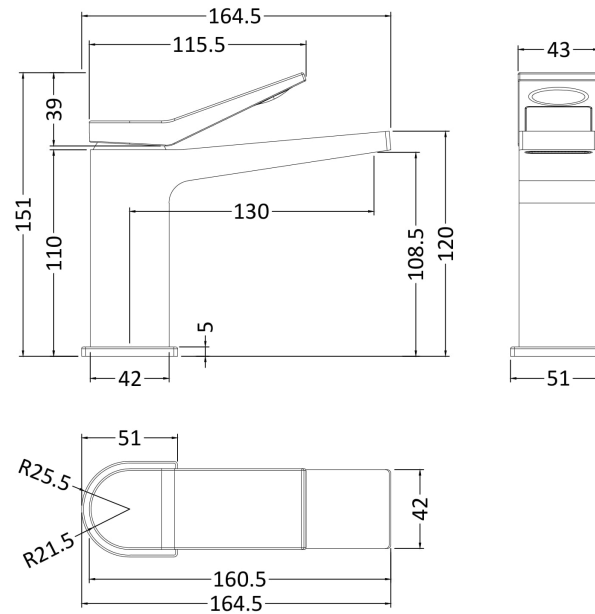

Sales Code: SOA305

Description: Soar Mono Basin Mixer P/B Waste

Product Dimensions

Height (mm):	151
Width (mm):	51
Depth (mm):	165
Length (mm):	
Nett Weight (kg):	1.2

Packaging Dimensions

Height (mm):	80
Width (mm):	235
Depth (mm):	368
Gross Weight (kg):	1.4

Packaging Data

Box Colour:	White Cardboard Box
Box Qty:	1
Label Size:	100 x 50
Label Colour:	White Label
Label Qty:	1

Outer Box Dimensions (If Applicable)

Height (mm):	390
Width (mm):	420
Depth (mm):	480
Length (mm):	

Gross Weight (kg):	
Barcode:	5056211840213

Product Details

Country of Origin:	China
Fitting Instruction:	No
Product Material:	Brass
Control Type:	Manual
Waste Included:	Waste Included
Waste Type:	Push Button
WRAS Approval: No	Approval No:
Valve/Cartridge Type:	Single Lever Cartridge
Colour/Finish:	Chrome
Mount Type:	Deck
Operating Pressure (bar):	0.5

Flow Rates: (Litres Per Min)	0.1 bar: 1	0.5 bar: 3	1 bar: 4.5	2 bar: 6	3 bar: 7.5
Pipe Size:	1/2"				
Pipe Centres:	N/A				