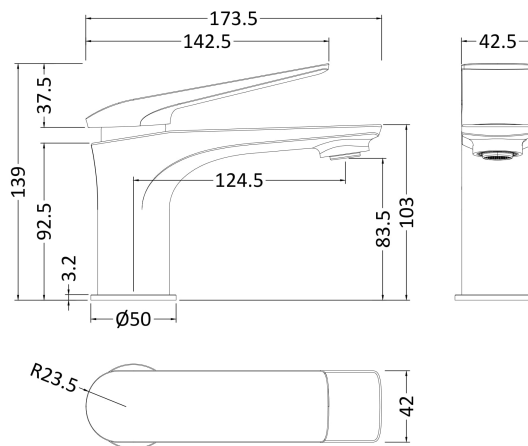

Sales Code: DRI305

Description: Drift Mono Basin Mixer P/B Waste

Product Dimensions

Height (mm):	139
Width (mm):	50
Depth (mm):	174
Length (mm):	
Nett Weight (kg):	1.1

Packaging Dimensions

Height (mm):	80
Width (mm):	190
Depth (mm):	335
Gross Weight (kg):	1.3

Packaging Data

Box Colour:	White Cardboard Box
Box Qty:	1
Label Size:	100 x 50
Label Colour:	White Label
Label Qty:	1

Outer Box Dimensions (If Applicable)

Height (mm):	360
Width (mm):	395
Depth (mm):	430
Length (mm):	

Gross Weight (kg):	
Barcode:	5056211840336

Product Details

Country of Origin:	China
Fitting Instruction:	No
Product Material:	Brass
Control Type:	Manual
Waste Included:	Waste Included
Waste Type:	Push Button
WRAS Approval:	No
Approval No:	
Valve/Cartridge Type:	Single Lever Cartridge
Colour/Finish:	Chrome
Mount Type:	Deck
Operating Pressure (bar):	0.5

Flow Rates: (Litres Per Min) 0.1 bar: 1.5 0.5 bar: 5.5 1 bar: 8 2 bar: 11.5 3 bar: 14.5

Pipe Size: 1/2"

Pipe Centres: N/A