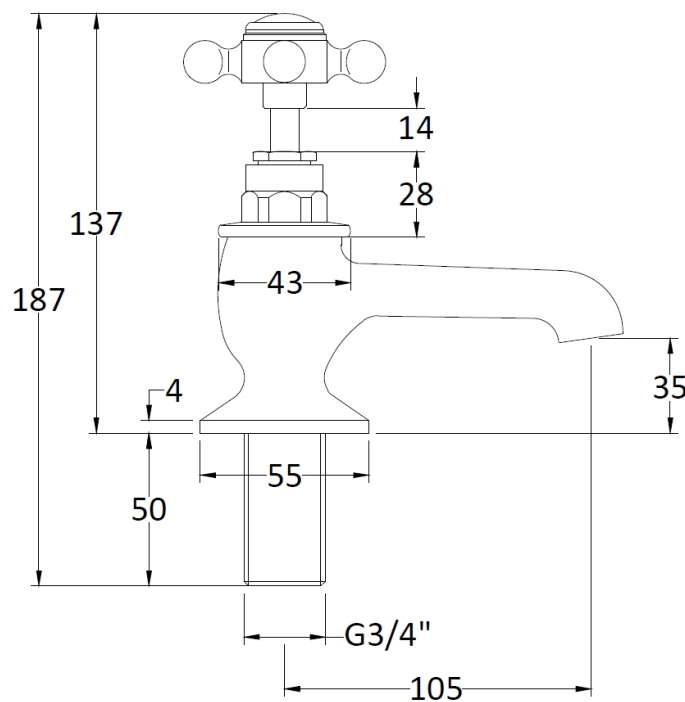

### Product Dimensions

Height (mm):	137
Width (mm):	66
Depth (mm):	119
Length (mm):	
Nett Weight (kg):	1.7

### Packaging Dimensions

Height (mm):	55
Width (mm):	160
Depth (mm):	260
Gross Weight (kg):	1.9

### Outer Box Dimensions (If Applicable)

Height (mm):	360
Width (mm):	495
Depth (mm):	280
Length (mm):	
Gross Weight (kg):	
Barcode:	5055275830673

Flow Rates: (Litres Per Min)	0.1 bar: 8.4	0.5 bar: 21.3	1 bar: 30.7	2 bar: 43.7	3 bar: 46.8
Pipe Size:	22 mm (3/4" Bsp)				
Pipe Centres:	N/A				