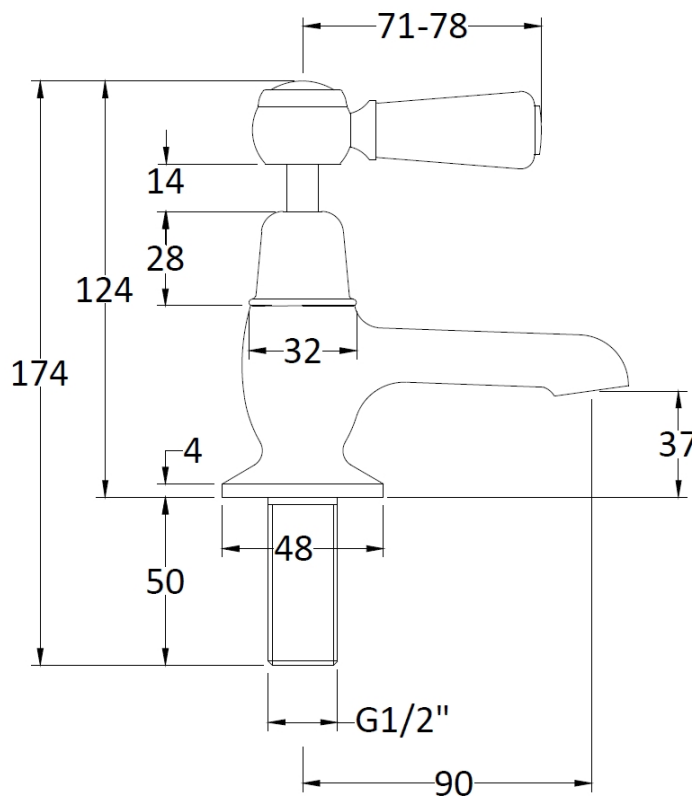

Sales Code: BC401DL

Description: Topaz Black Lever Basin Taps

Product Dimensions

Height (mm):	122
Width (mm):	66
Depth (mm):	119
Length (mm):	
Nett Weight (kg):	1.2

Packaging Dimensions

Height (mm):	55
Width (mm):	160
Depth (mm):	260
Gross Weight (kg):	1.4

Packaging Data

Box Colour:	White Cardboard Box
Box Qty:	1
Label Size:	100 x 50
Label Colour:	White Label
Label Qty:	1

Outer Box Dimensions (If Applicable)

Height (mm):	300
Width (mm):	270
Depth (mm):	500
Length (mm):	
Gross Weight (kg):	
Barcode:	5055275867990

Product Details

Country of Origin:	United Kingdom
Fitting Instruction:	No
Product Material:	Brass
Control Type:	Manual
Waste Included:	Waste Not Included
Waste Type:	Not Applicable
WRAS Approval: No	Approval No: N/A
Valve/Cartridge Type:	1/4 Turn Ceramic Disc
Colour/Finish:	Chrome
Mount Type:	Deck
Operating Pressure (bar):	0.1
Flow Rates: (Litres Per Min)	0.1 bar: 4.3 0.5 bar: 11 1 bar: 15.8 2 bar: 22.5 3 bar: 27.5
Pipe Size:	15 mm (1/2" Bsp)
Pipe Centres:	N/A