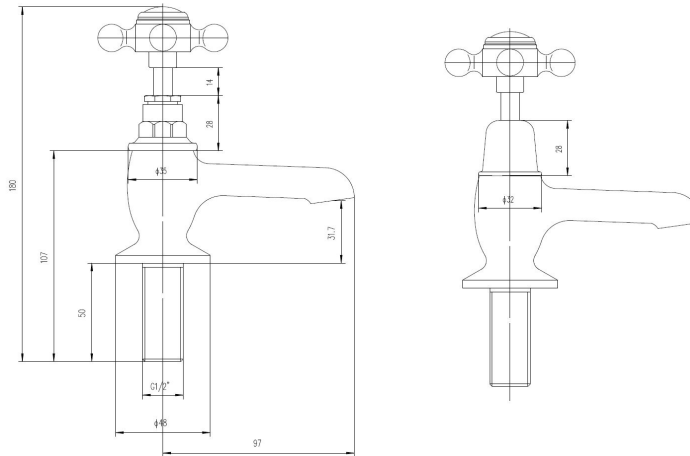

Sales Code: BC401DX

Description: Topaz Black Dome Basin Taps

Product Dimensions

Height (mm):	141
Width (mm):	66
Depth (mm):	119
Length (mm):	
Nett Weight (kg):	1.43

Packaging Dimensions

Height (mm):	55
Width (mm):	160
Depth (mm):	260
Gross Weight (kg):	1.43

Packaging Data

Box Colour:	White Cardboard Box
Box Qty:	1
Label Size:	100 x 50
Label Colour:	White Label
Label Qty:	1

Outer Box Dimensions (If Applicable)

Height (mm):	300
Width (mm):	270
Depth (mm):	500

Length (mm):	
Gross Weight (kg):	
Barcode:	5055275871386

Product Details

Country of Origin:	United Kingdom
Fitting Instruction:	No
Product Material:	Brass
Control Type:	Manual
Waste Included:	Waste Not Included
Waste Type:	Not Applicable
WRAS Approval: No	Approval No: N/A
Valve/Cartridge Type:	1/4 Turn Ceramic Disc
Colour/Finish:	Chrome
Mount Type:	Deck
Operating Pressure (bar):	0.1

Flow Rates: (Litres Per Min) 0.1 bar: 4.3 0.5 bar: 11 1 bar: 15.8 2 bar: 22.5 3 bar: 27.5

Pipe Size: 15 mm (1/2" Bsp)

Pipe Centres: N/A