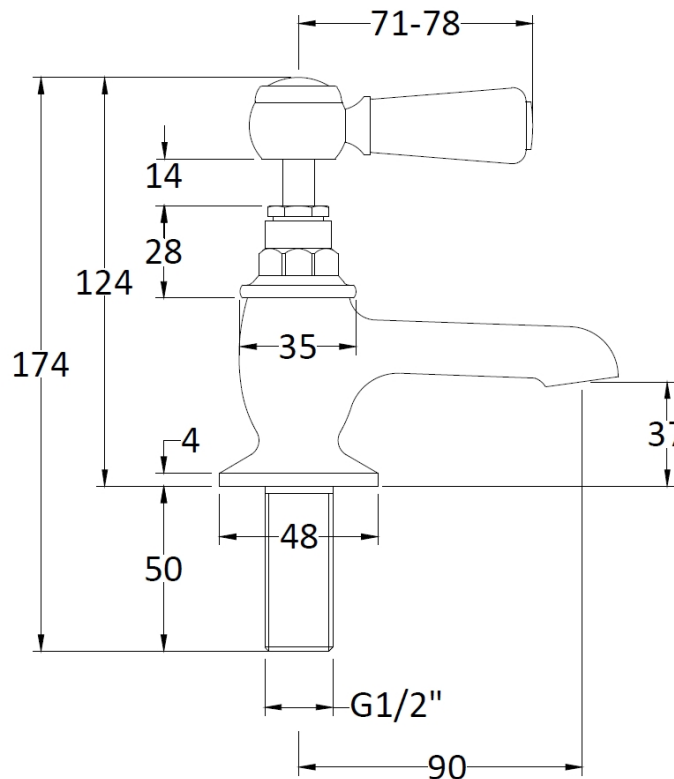

Sales Code: BC401HL

Description: Topaz Black Hex Lever Basin Taps

Product Dimensions

Height (mm):	122
Width (mm):	66
Depth (mm):	119
Length (mm):	
Nett Weight (kg):	1.2

Packaging Dimensions

Height (mm):	55
Width (mm):	160
Depth (mm):	260
Gross Weight (kg):	1.4

Packaging Data

Box Colour:	White Cardboard Box
Box Qty:	1
Label Size:	100 x 50
Label Colour:	White Label
Label Qty:	1

Outer Box Dimensions (If Applicable)

Height (mm):	300
Width (mm):	270
Depth (mm):	500
Length (mm):	
Gross Weight (kg):	
Barcode:	5055275871508

Product Details

Country of Origin:	United Kingdom
Fitting Instruction:	No
Product Material:	Brass
Control Type:	Manual
Waste Included:	Waste Not Included
Waste Type:	Not Applicable
WRAS Approval: No	Approval No: N/A
Valve/Cartridge Type:	1/4 Turn Ceramic Disc
Colour/Finish:	Chrome
Mount Type:	Deck
Operating Pressure (bar):	0.1
Flow Rates: (Litres Per Min)	0.1 bar: 4.3 0.5 bar: 11 1 bar: 15.8 2 bar: 22.5 3 bar: 27.5
Pipe Size:	15 mm (1/2" Bsp)
Pipe Centres:	N/A