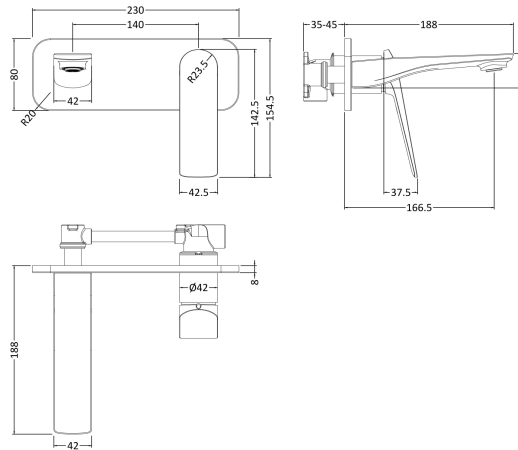

### Product Dimensions

Height (mm):	155
Width (mm):	230
Depth (mm):	188
Length (mm):	
Nett Weight (kg):	1.7

### Packaging Dimensions

Height (mm):	100
Width (mm):	175
Depth (mm):	265
Gross Weight (kg):	1.9

### Outer Box Dimensions (If Applicable)

Height (mm):	
Width (mm):	
Depth (mm):	
Length (mm):	
Gross Weight (kg):	
Barcode:	5056211840350

### Product Details

Country of Origin:	China
Fitting Instruction:	No
Product Material:	Brass
Control Type:	Manual
Waste Included:	Waste Not Included
Waste Type:	Not Applicable
WRAS Approval:	No
Approval No:	
Valve/Cartridge Type:	Single Lever Cartridge
Colour/Finish:	Chrome
Mount Type:	Wall
Operating Pressure (bar):	0.5
Flow Rates: (Litres Per Min)	0.1 bar: 2    0.5 bar: 5.5    1 bar: 7.5    2 bar: 10.5    3 bar: 13
Pipe Size:	1/2"
Pipe Centres:	N/A