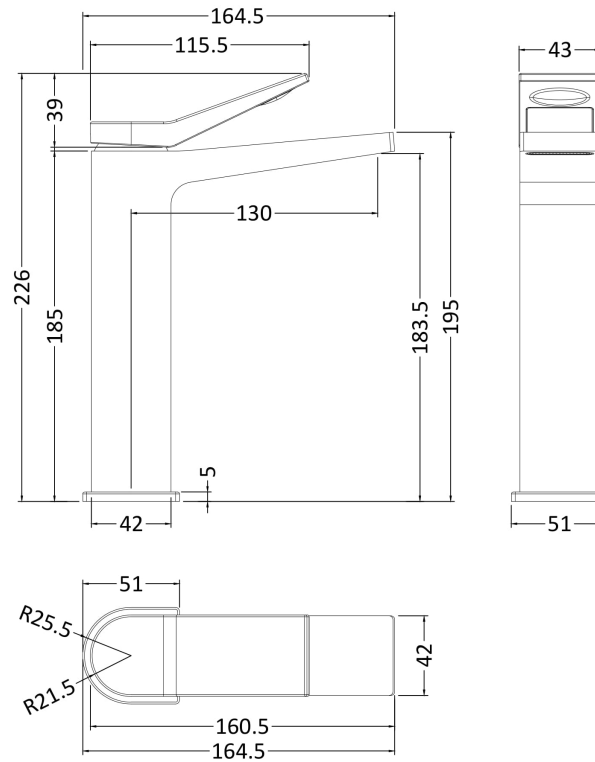

Sales Code: SOA370

Description: Soar Tall Mono Basin Mixer P/B Waste

Product Dimensions

Height (mm):	226
Width (mm):	51
Depth (mm):	165
Length (mm):	
Nett Weight (kg):	1.6

Packaging Dimensions

Height (mm):	80
Width (mm):	255
Depth (mm):	383
Gross Weight (kg):	1.8

Packaging Data

Box Colour:	White Cardboard Box
Box Qty:	1
Label Size:	100 x 50
Label Colour:	White Label
Label Qty:	1

Outer Box Dimensions (If Applicable)

Height (mm):	
Width (mm):	
Depth (mm):	
Length (mm):	
Gross Weight (kg):	
Barcode:	5056211840220

Product Details

Country of Origin:	China
Fitting Instruction:	No
Product Material:	Brass
Control Type:	Manual
Waste Included:	Waste Included
Waste Type:	Push Button
WRAS Approval:	No Approval No:
Valve/Cartridge Type:	Single Lever Cartridge
Colour/Finish:	Chrome
Mount Type:	Deck
Operating Pressure (bar):	0.5
Flow Rates: (Litres Per Min)	0.1 bar: 1 0.5 bar: 3 1 bar: 4 2 bar: 5.5 3 bar: 6.5
Pipe Size:	1/2"
Pipe Centres:	N/A