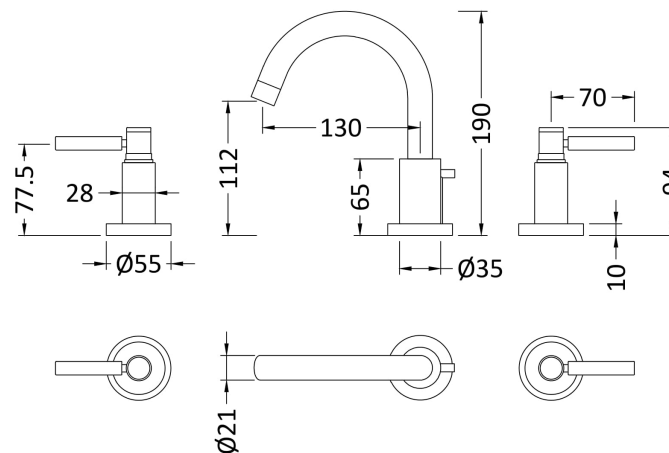

### Product Dimensions

Height (mm):	190
Width (mm):	235
Depth (mm):	170
Length (mm):	
Nett Weight (kg):	3.23

### Packaging Dimensions

Height (mm):	85
Width (mm):	175
Depth (mm):	390
Gross Weight (kg):	3.23

### Outer Box Dimensions (If Applicable)

Height (mm):	350
Width (mm):	400
Depth (mm):	370
Length (mm):	
Gross Weight (kg):	19
Barcode:	5055146192060

### Product Details

Country of Origin:	United Kingdom
Fitting Instruction:	No
Product Material:	Brass
Control Type:	Manual
Waste Included:	Waste Included
Waste Type:	Pop-Up
WRAS Approval:	No
Approval No:	N/A
Valve/Cartridge Type:	1/4 Turn Ceramic Disc
Colour/Finish:	Chrome
Mount Type:	Deck
Operating Pressure (bar):	0.1
Flow Rates: (Litres Per Min)	0.1 bar: 4    0.5 bar: 14    1 bar: 22    2 bar: 28    3 bar: 32
Pipe Size:	15 mm (1/2" Bsp)
Pipe Centres:	N/A