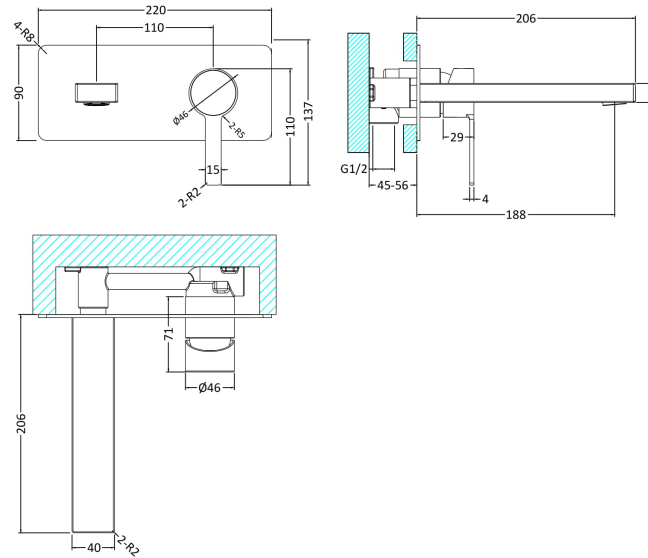

Sales Code: WIL328

Description: Willow W/M Single Lever Basin Mixer

Product Dimensions

Height (mm):	137
Width (mm):	220
Depth (mm):	206
Length (mm):	
Nett Weight (kg):	1.9

Packaging Dimensions

Height (mm):	80
Width (mm):	255
Depth (mm):	140
Gross Weight (kg):	1.9

Packaging Data

Box Colour:	White Cardboard Box
Box Qty:	1
Label Size:	100 x 50
Label Colour:	White Label
Label Qty:	1

Outer Box Dimensions (If Applicable)

Height (mm):	
Width (mm):	
Depth (mm):	
Length (mm):	
Gross Weight (kg):	
Barcode:	5056211853541

Product Details

Country of Origin:	China
Fitting Instruction:	No
Product Material:	Brass
Control Type:	Manual
Waste Included:	Waste Not Included
Waste Type:	Not Applicable
WRAS Approval: No	Approval No: N/A
Valve/Cartridge Type:	Single Lever Cartridge
Colour/Finish:	Chrome
Mount Type:	Wall
Operating Pressure (bar):	0.2

Flow Rates: (Litres Per Min)	0.1 bar: 3.4	0.5 bar: 8.1	1 bar: 11.5	2 bar: 18.7	3 bar: 23
Pipe Size:	1/2"				
Pipe Centres:	N/A				