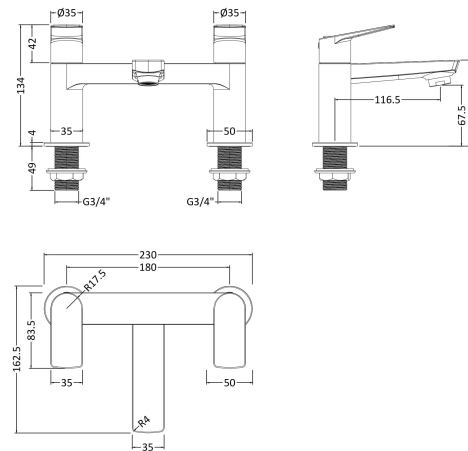

Sales Code: DRI303

Description: Drift Deck Mounted Bath Filler

Product Dimensions

Height (mm):	134
Width (mm):	230
Depth (mm):	163
Length (mm):	
Nett Weight (kg):	1.6

Packaging Dimensions

Height (mm):	180
Width (mm):	220
Depth (mm):	310
Gross Weight (kg):	1.8

Packaging Data

Box Colour:	White Cardboard Box
Box Qty:	1
Label Size:	100 x 50
Label Colour:	White Label
Label Qty:	1

Outer Box Dimensions (If Applicable)

Height (mm):	
Width (mm):	
Depth (mm):	
Length (mm):	
Gross Weight (kg):	
Barcode:	5056211840367

Product Details

Country of Origin:	China
Fitting Instruction:	No
Product Material:	Brass
Control Type:	Manual
Waste Included:	Waste Not Included
Waste Type:	Not Applicable
WRAS Approval:	No Approval No:
Valve/Cartridge Type:	1/4 Turn Ceramic Disc
Colour/Finish:	Chrome
Mount Type:	Deck
Operating Pressure (bar):	0.2
Flow Rates: (Litres Per Min)	0.1 bar: 6.6 0.5 bar: 23.5 1 bar: 33.5 2 bar: 48.7 3 bar: 59.1
Pipe Size:	3/4"
Pipe Centres:	180