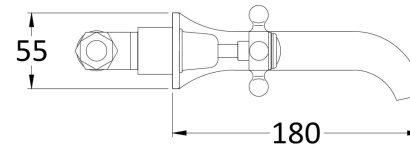

Sales Code: BC317DX

Description: Wall Mount 3Th Basin Tap Dome Crosshead

### Product Dimensions

Height (mm):	55
Width (mm):	
Depth (mm):	180
Length (mm):	
Nett Weight (kg):	2

### Packaging Dimensions

Height (mm):	65
Width (mm):	350
Depth (mm):	213
Gross Weight (kg):	2

### Outer Box Dimensions (If Applicable)

Height (mm):	
Width (mm):	
Depth (mm):	
Length (mm):	
Gross Weight (kg):	
Barcode:	5056211853176