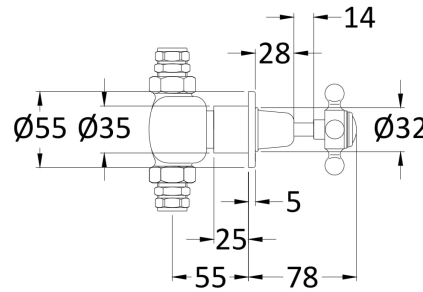

Sales Code: BC317DX

Description: Wall Mount 3Th Basin Tap Dome Crosshead

### Product Dimensions

Height (mm):	55
Width (mm):	
Depth (mm):	180
Length (mm):	
Nett Weight (kg):	2

### Packaging Dimensions

Height (mm):	65
Width (mm):	350
Depth (mm):	213
Gross Weight (kg):	2

### Product Details

Country of Origin:	China
Fitting Instruction:	No
Product Material:	Brass
Control Type:	Manual
Waste Included:	Waste Not Included
Waste Type:	Not Applicable
WRAS Approval:	No
Approval No:	N/A
Valve/Cartridge Type:	1/4 Turn Ceramic Disc
Colour/Finish:	Chrome
Mount Type:	Wall
Operating Pressure (bar):	0.1
Flow Rates: (Litres Per Min)	0.1 bar: 8    0.5 bar: 19.3    1 bar: 27.5    2 bar: 39.4    3 bar: 47.8
Pipe Size:	15 mm (1/2" Bsp)
Pipe Centres:	N/A