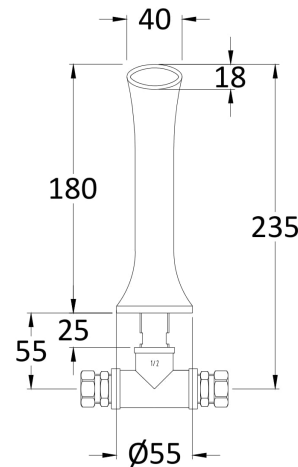

### Product Dimensions

Height (mm):	55
Width (mm):	
Depth (mm):	180
Length (mm):	
Nett Weight (kg):	2

### Packaging Dimensions

Height (mm):	65
Width (mm):	350
Depth (mm):	213
Gross Weight (kg):	2

### Outer Box Dimensions (If Applicable)

Height (mm):	
Width (mm):	
Depth (mm):	
Length (mm):	
Gross Weight (kg):	
Barcode:	5056211853176

### Product Details

Country of Origin:	China
Fitting Instruction:	No
Product Material:	Brass
Control Type:	Manual
Waste Included:	Waste Not Included
Waste Type:	Not Applicable
WRAS Approval:	No
Approval No:	N/A
Valve/Cartridge Type:	1/4 Turn Ceramic Disc
Colour/Finish:	Chrome
Mount Type:	Wall
Operating Pressure (bar):	0.1
Flow Rates: (Litres Per Min)	0.1 bar: 8    0.5 bar: 19.3    1 bar: 27.5    2 bar: 39.4    3 bar: 47.8
Pipe Size:	15 mm (1/2" Bsp)
Pipe Centres:	N/A