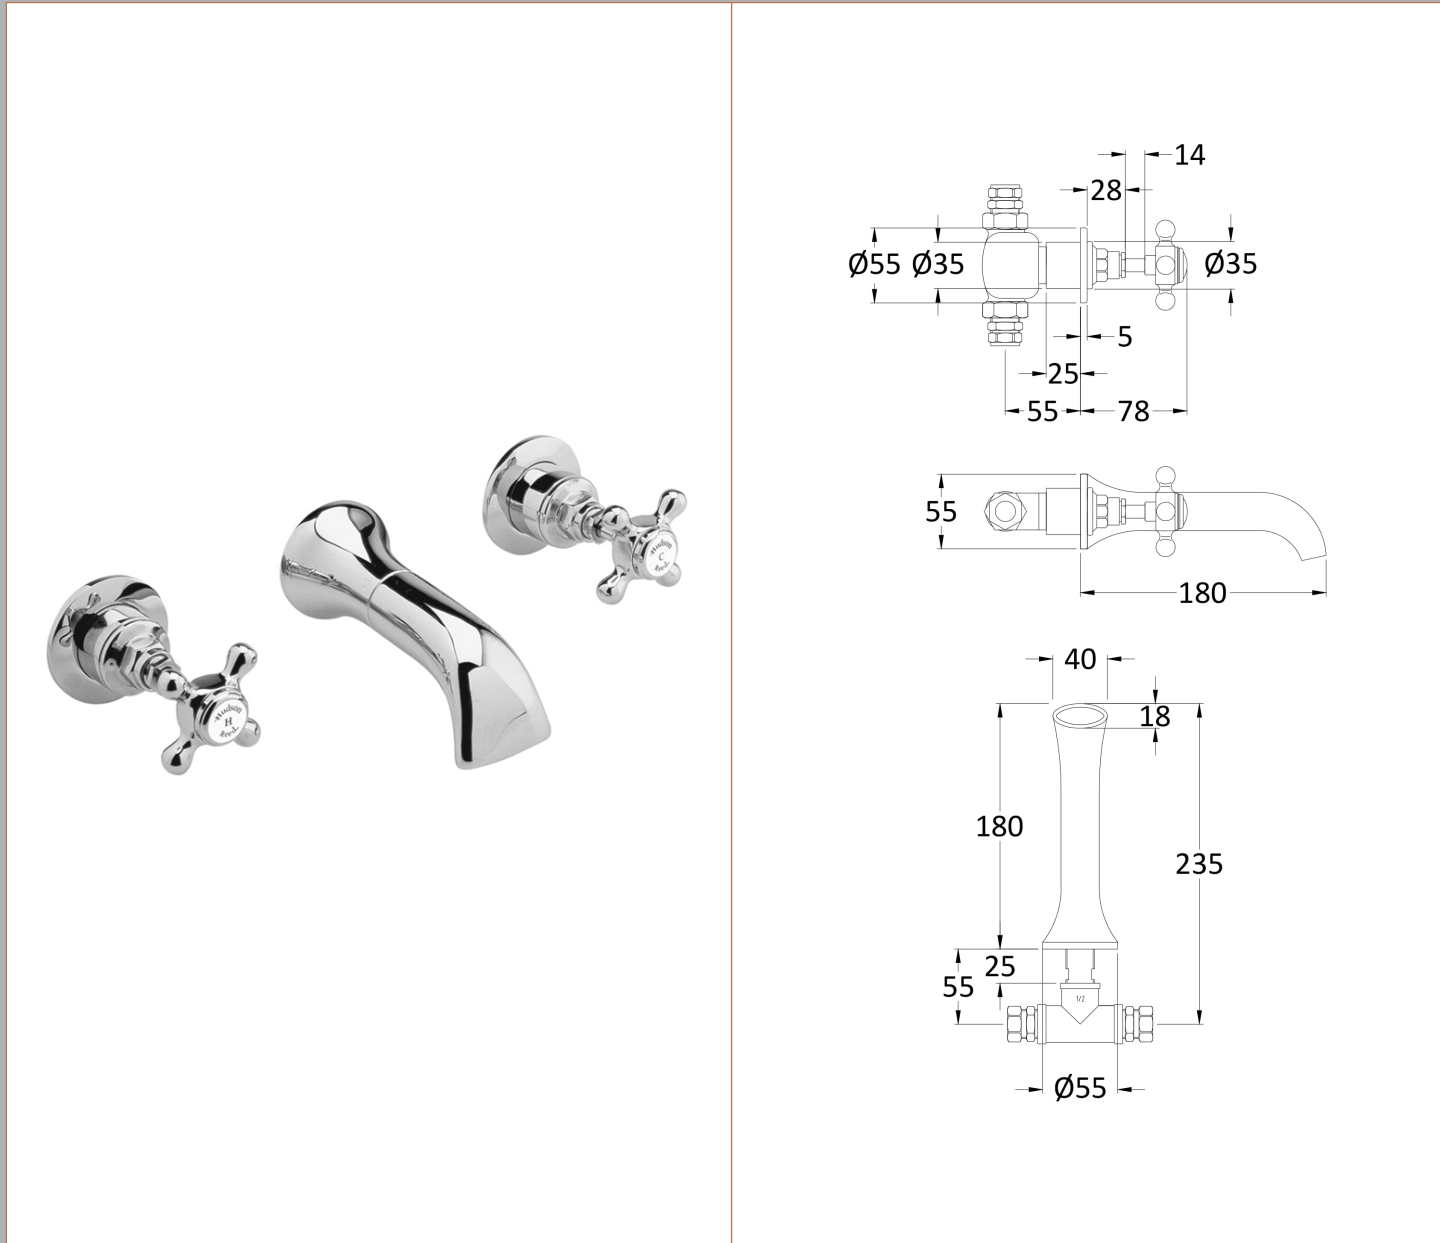

Sales Code: BC317HX

Description: Wall Mount 3Th Basin Tap Hex Crosshead

Product Dimensions

Height (mm):	55
Width (mm):	
Depth (mm):	180
Length (mm):	
Nett Weight (kg):	2

Packaging Dimensions

Height (mm):	65
Width (mm):	350
Depth (mm):	213
Gross Weight (kg):	2

Packaging Data

Box Colour:	White Cardboard Box
Box Qty:	1
Label Size:	100 x 50
Label Colour:	White Label
Label Qty:	1

Outer Box Dimensions (If Applicable)

Height (mm):	
Width (mm):	
Depth (mm):	
Length (mm):	
Gross Weight (kg):	
Barcode:	5056211853190

Product Details

Country of Origin:	China
Fitting Instruction:	No
Product Material:	Brass
Control Type:	Manual
Waste Included:	Waste Not Included
Waste Type:	Not Applicable
WRAS Approval: No	Approval No: N/A
Valve/Cartridge Type:	1/4 Turn Ceramic Disc
Colour/Finish:	Chrome
Mount Type:	Wall
Operating Pressure (bar):	0.1
Flow Rates: (Litres Per Min)	0.1 bar: 8 0.5 bar: 19.3 1 bar: 27.5 2 bar: 39.4 3 bar: 47.8
Pipe Size:	15 mm (1/2" Bsp)
Pipe Centres:	N/A