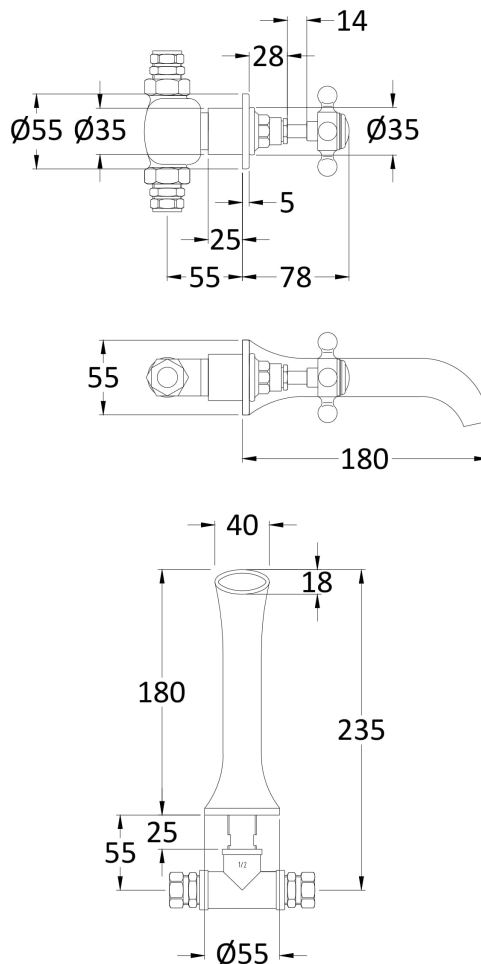

Sales Code: BC317HX

Description: Wall Mount 3Th Basin Tap Hex Crosshead

### Product Dimensions

Height (mm):	55
Width (mm):	
Depth (mm):	180
Length (mm):	
Nett Weight (kg):	2

### Packaging Dimensions

Height (mm):	65
Width (mm):	350
Depth (mm):	213
Gross Weight (kg):	2

### Product Details

Country of Origin:	China
Fitting Instruction:	No
Product Material:	Brass
Control Type:	Manual
Waste Included:	Waste Not Included
Waste Type:	Not Applicable
WRAS Approval: No	Approval No: N/A
Valve/Cartridge Type:	1/4 Turn Ceramic Disc
Colour/Finish:	Chrome
Mount Type:	Wall
Operating Pressure (bar):	0.1
Flow Rates: (Litres Per Min)	0.1 bar: 8    0.5 bar: 19.3    1 bar: 27.5    2 bar: 39.4    3 bar: 47.8
Pipe Size:	15 mm (1/2" Bsp)
Pipe Centres:	N/A