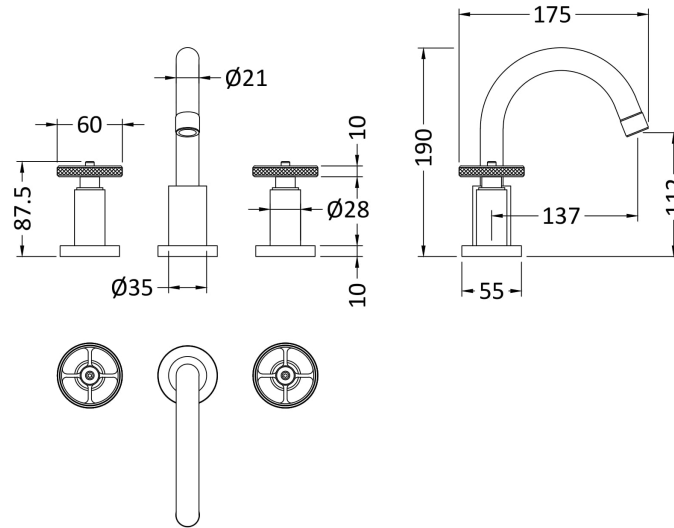

Sales Code: TIW337

Description: Industrial 3Th Basin Mixer Inc Puw

Product Dimensions

Height (mm):	190
Width (mm):	130
Depth (mm):	175
Length (mm):	
Nett Weight (kg):	3.2

Packaging Dimensions

Height (mm):	85
Width (mm):	175
Depth (mm):	390
Gross Weight (kg):	3.3

Packaging Data

Box Colour:	White Cardboard Box
Box Qty:	1
Label Size:	100 x 50
Label Colour:	White Label
Label Qty:	2

Outer Box Dimensions (If Applicable)

Height (mm):	500
Width (mm):	500
Depth (mm):	500
Length (mm):	
Gross Weight (kg):	20
Barcode:	5056211855019

Product Details

Country of Origin:	United Kingdom
Fitting Instruction:	No
Product Material:	Brass
Control Type:	Manual
Waste Included:	Waste Included
Waste Type:	Not Applicable
WRAS Approval:	No
Approval No:	N/A
Valve/Cartridge Type:	1/4 Turn Ceramic Disc
Colour/Finish:	Chrome
Mount Type:	Deck
Operating Pressure (bar):	0.1
Flow Rates: (Litres Per Min)	0.1 bar: 4 0.5 bar: 14 1 bar: 22 2 bar: 28 3 bar: 32
Pipe Size:	15 mm (1/2" Bsp)
Pipe Centres:	N/A