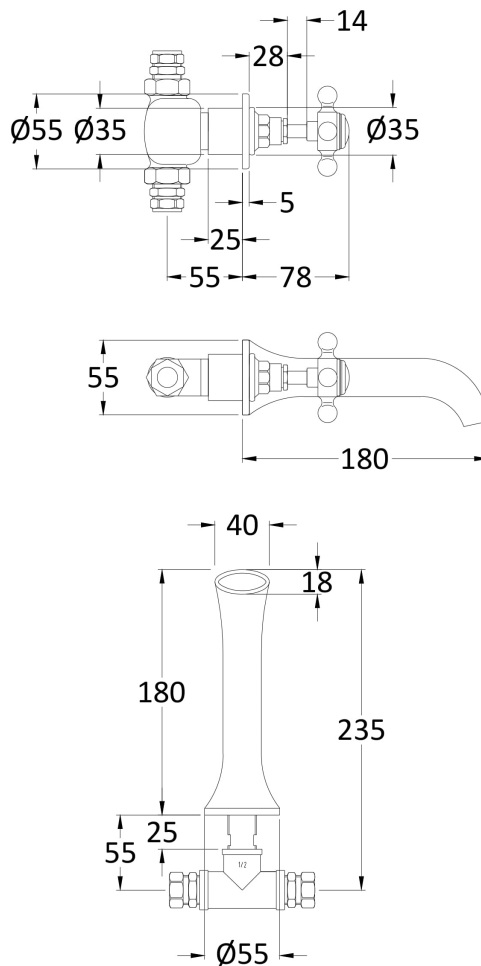

Sales Code: BC417HX

Description: Wall Mount 3Th Basin Tap Hex Crosshead

Product Dimensions

Height (mm):	55
Width (mm):	
Depth (mm):	180
Length (mm):	
Nett Weight (kg):	2

Packaging Dimensions

Height (mm):	65
Width (mm):	350
Depth (mm):	213
Gross Weight (kg):	2

Packaging Data

Box Colour:	White Cardboard Box
Box Qty:	1
Label Size:	100 x 50
Label Colour:	White Label
Label Qty:	1

Outer Box Dimensions (If Applicable)

Height (mm):	
Width (mm):	
Depth (mm):	
Length (mm):	
Gross Weight (kg):	
Barcode:	5056211853312

Product Details

Country of Origin:	China
Fitting Instruction:	No
Product Material:	Brass
Control Type:	Manual
Waste Included:	Waste Not Included
Waste Type:	Not Applicable
WRAS Approval: No	Approval No: N/A
Valve/Cartridge Type:	1/4 Turn Ceramic Disc
Colour/Finish:	Chrome
Mount Type:	Wall
Operating Pressure (bar):	0.1
Flow Rates: (Litres Per Min)	0.1 bar: 8 0.5 bar: 19.3 1 bar: 27.5 2 bar: 39.4 3 bar: 47.8
Pipe Size:	15 mm (1/2" Bsp)
Pipe Centres:	N/A