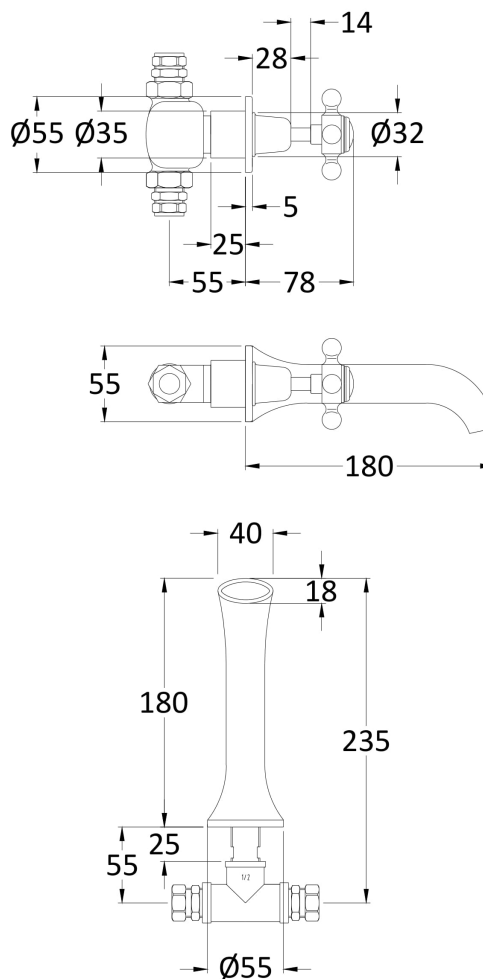

Sales Code: BC417DX

Description: Wall Mount 3Th Basin Tap Dome Crosshead

### Product Dimensions

Height (mm):	55
Width (mm):	
Depth (mm):	180
Length (mm):	
Nett Weight (kg):	2

### Packaging Dimensions

Height (mm):	65
Width (mm):	350
Depth (mm):	213
Gross Weight (kg):	2

### Product Details

Country of Origin:	China
Fitting Instruction:	No
Product Material:	Brass
Control Type:	Manual
Waste Included:	Waste Not Included
Waste Type:	Not Applicable
WRAS Approval:	No
Approval No:	N/A
Valve/Cartridge Type:	1/4 Turn Ceramic Disc
Colour/Finish:	Chrome
Mount Type:	Wall
Operating Pressure (bar):	0.1
Flow Rates: (Litres Per Min)	0.1 bar: 8    0.5 bar: 19.3    1 bar: 27.5    2 bar: 39.4    3 bar: 47.8
Pipe Size:	15 mm (1/2" Bsp)
Pipe Centres:	N/A