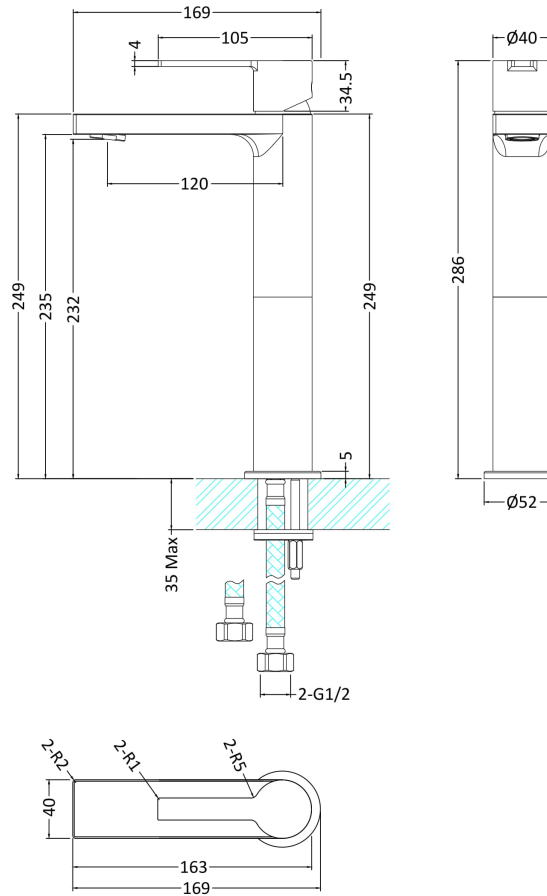

Sales Code: WIL370

Description: Willow Tall Mono Basin Mixer P/B Waste

Product Dimensions

Height (mm):	286
Width (mm):	52
Depth (mm):	169
Length (mm):	
Nett Weight (kg):	2.4

Packaging Dimensions

Height (mm):	70
Width (mm):	410
Depth (mm):	220
Gross Weight (kg):	2.4

Packaging Data

Box Colour:	White Cardboard Box
Box Qty:	1
Label Size:	100 x 50
Label Colour:	White Label
Label Qty:	1

Outer Box Dimensions (If Applicable)

Height (mm):	
Width (mm):	
Depth (mm):	
Length (mm):	
Gross Weight (kg):	
Barcode:	5056211853534

Product Details

Country of Origin:	China
Fitting Instruction:	No
Product Material:	Brass
Control Type:	Manual
Waste Included:	Waste Included
Waste Type:	Push Button
WRAS Approval: No	Approval No: N/A
Valve/Cartridge Type:	Single Lever Cartridge
Colour/Finish:	Chrome
Mount Type:	Deck
Operating Pressure (bar):	0.2
Flow Rates: (Litres Per Min) 0.1 bar: 1.1 0.5 bar: 6.9 1 bar: 10.1 2 bar: 15 3 bar: 18.5	
Pipe Size:	1/2"
Pipe Centres:	N/A