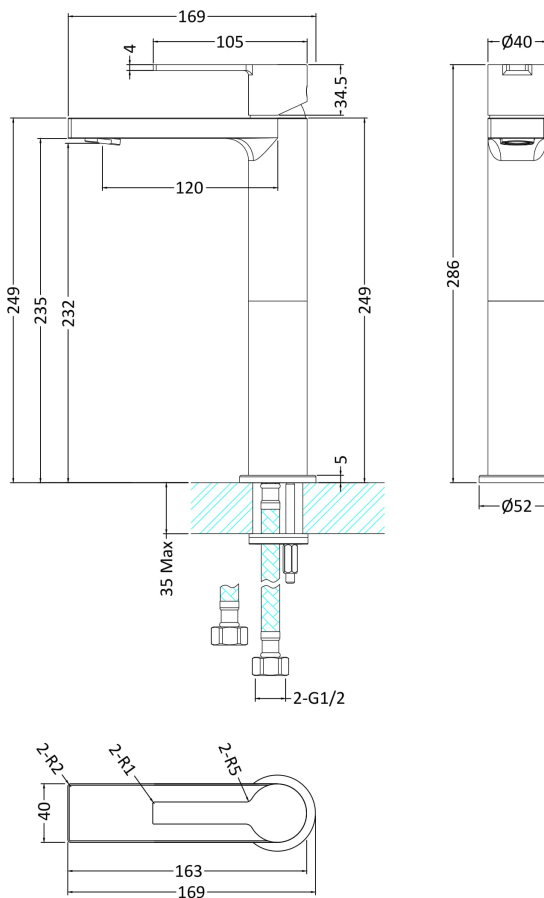

### Product Dimensions

Height (mm):	286
Width (mm):	52
Depth (mm):	169
Length (mm):	
Nett Weight (kg):	2.4

### Packaging Dimensions

Height (mm):	70
Width (mm):	410
Depth (mm):	220
Gross Weight (kg):	2.4

### Outer Box Dimensions (If Applicable)

Height (mm):	
Width (mm):	
Depth (mm):	
Length (mm):	
Gross Weight (kg):	
Barcode:	5056211853534

Flow Rates: (Litres Per Min)	0.1 bar: 1.1	0.5 bar: 6.9	1 bar: 10.1	2 bar: 15	3 bar: 18.5
Pipe Size:	1/2"				
Pipe Centres:	N/A				