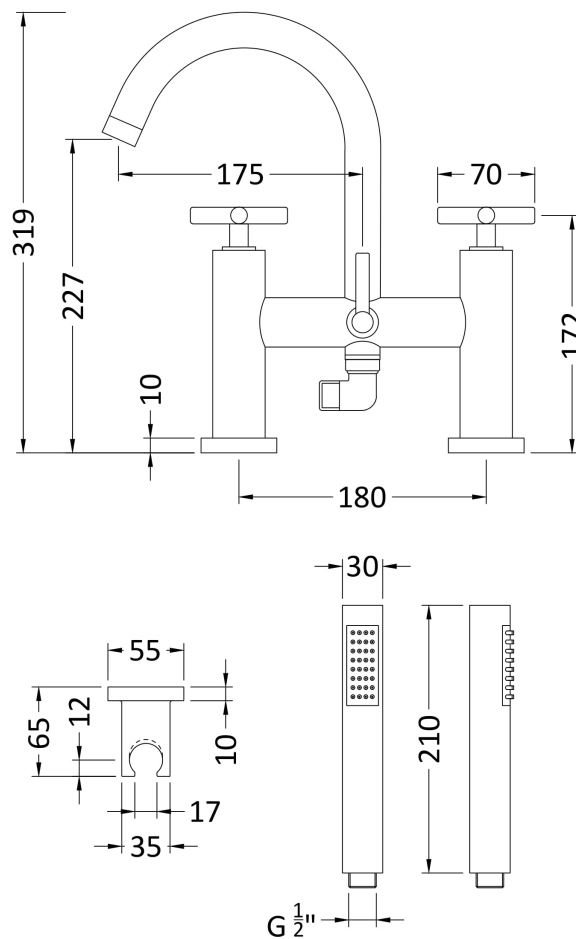

### Product Dimensions

Height (mm):	319
Width (mm):	230
Depth (mm):	50
Length (mm):	
Nett Weight (kg):	4.4

### Packaging Dimensions

Height (mm):	140
Width (mm):	235
Depth (mm):	265
Gross Weight (kg):	4.4

### Outer Box Dimensions (If Applicable)

Height (mm):	315
Width (mm):	490
Depth (mm):	280
Length (mm):	
Gross Weight (kg):	18
Barcode:	5055146198079

Flow Rates: (Litres Per Min)	0.1 bar: 7	0.5 bar: 22	1 bar: 29	2 bar: 39	3 bar: 44
Pipe Size:	22 mm (3/4" Bsp)				
Pipe Centres:	N/A				