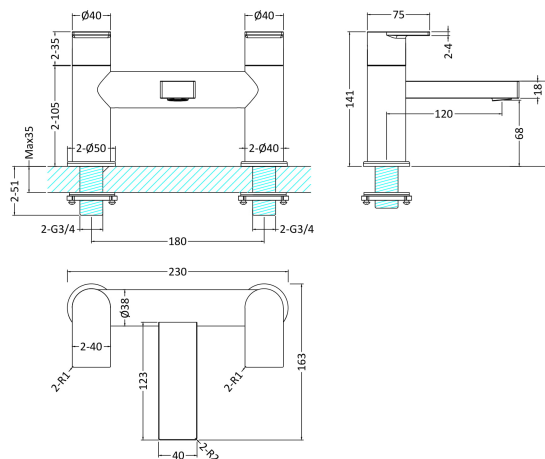

### Product Dimensions

Height (mm):	141
Width (mm):	230
Depth (mm):	163
Length (mm):	
Nett Weight (kg):	2.9

### Packaging Dimensions

Height (mm):	175
Width (mm):	250
Depth (mm):	245
Gross Weight (kg):	2.9

### Outer Box Dimensions (If Applicable)

Height (mm):	
Width (mm):	
Depth (mm):	
Length (mm):	
Gross Weight (kg):	
Barcode:	5056211853619

Flow Rates: (Litres Per Min)	0.1 bar: 5.4	0.5 bar: 16.5	1 bar: 23.9	2 bar: 34.4	3 bar: 42
Pipe Size:	3/4"				
Pipe Centres:	180				