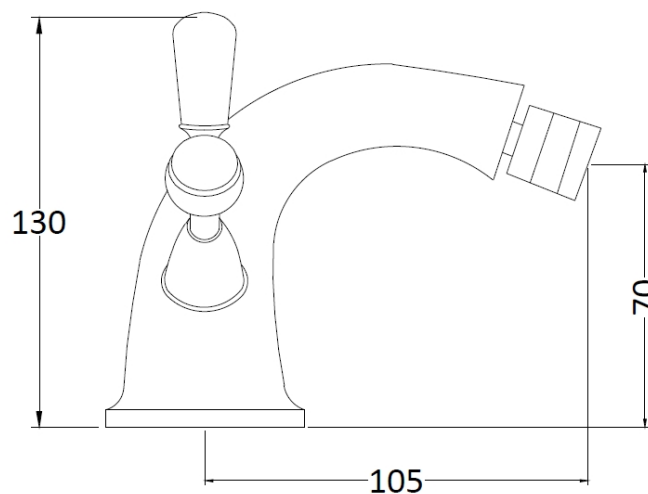

### Product Dimensions

Height (mm):	130
Width (mm):	173
Depth (mm):	130
Length (mm):	
Nett Weight (kg):	2.2

### Packaging Dimensions

Height (mm):	120
Width (mm):	195
Depth (mm):	190
Gross Weight (kg):	2.4

### Outer Box Dimensions (If Applicable)

Height (mm):	395
Width (mm):	550
Depth (mm):	320
Length (mm):	
Gross Weight (kg):	13
Barcode:	5055275894620

### Product Details

Country of Origin:	China
Fitting Instruction:	No
Product Material:	Brass
Control Type:	Manual
Waste Included:	Waste Included
Waste Type:	Pop-Up
WRAS Approval:	No
Approval No:	N/A
Valve/Cartridge Type:	1/4 Turn Ceramic Disc
Colour/Finish:	Chrome
Mount Type:	Deck
Operating Pressure (bar):	0.1
Flow Rates: (Litres Per Min)	0.1 bar: 5    0.5 bar: 16    1 bar: 24    2 bar: 33    3 bar: 38
Pipe Size:	15 mm (1/2" Bsp)
Pipe Centres:	N/A