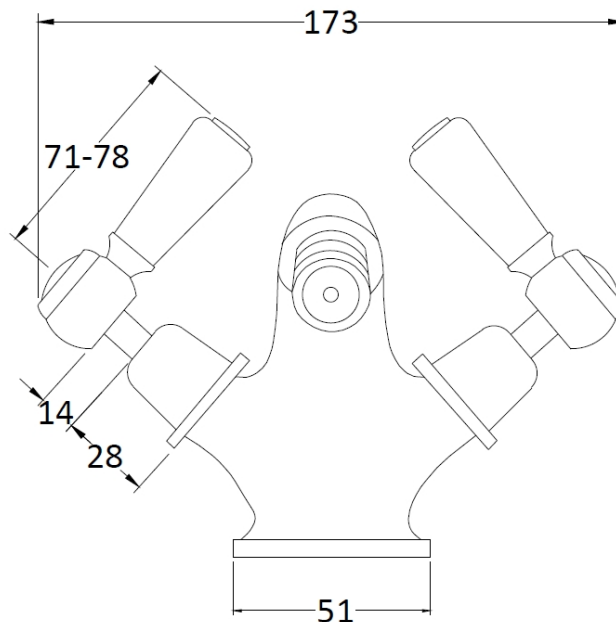

### Product Dimensions

Height (mm):	130
Width (mm):	173
Depth (mm):	130
Length (mm):	
Nett Weight (kg):	2.2

### Packaging Dimensions

Height (mm):	120
Width (mm):	195
Depth (mm):	190
Gross Weight (kg):	2.4

### Outer Box Dimensions (If Applicable)

Height (mm):	395
Width (mm):	550
Depth (mm):	320
Length (mm):	
Gross Weight (kg):	13
Barcode:	5055275894620

### Product Details

Country of Origin:	China
Fitting Instruction:	No
Product Material:	Brass
Control Type:	Manual
Waste Included:	Waste Included
Waste Type:	Pop-Up
WRAS Approval:	No
Approval No:	N/A
Valve/Cartridge Type:	1/4 Turn Ceramic Disc
Colour/Finish:	Chrome
Mount Type:	Deck
Operating Pressure (bar):	0.1
Flow Rates: (Litres Per Min)	0.1 bar: 5    0.5 bar: 16    1 bar: 24    2 bar: 33    3 bar: 38
Pipe Size:	15 mm (1/2" Bsp)
Pipe Centres:	N/A