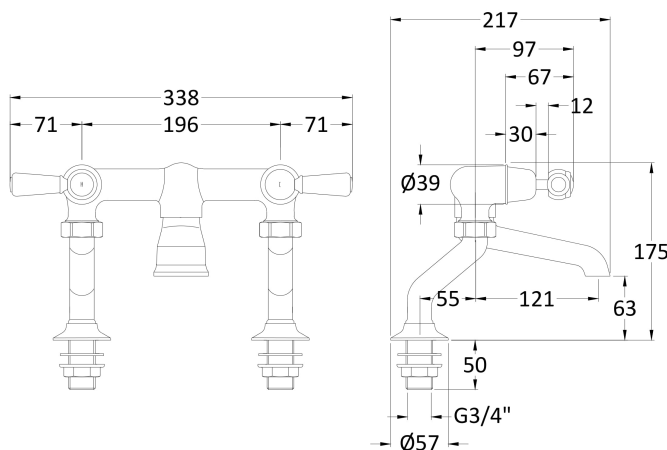

Sales Code: BC303DL

Description: Deck Mount Bath Filler Dome Lever

Product Dimensions

Height (mm):	175
Width (mm):	338
Depth (mm):	217
Length (mm):	
Nett Weight (kg):	2.3

Packaging Dimensions

Height (mm):	125
Width (mm):	250
Depth (mm):	200
Gross Weight (kg):	2.3

Packaging Data

Box Colour:	White Cardboard Box
Box Qty:	1
Label Size:	100 x 50
Label Colour:	White Label
Label Qty:	1

Outer Box Dimensions (If Applicable)

Height (mm):	200
Width (mm):	250
Depth (mm):	125
Length (mm):	

Gross Weight (kg):	
Barcode:	5056211853084

Product Details

Country of Origin:	China
Fitting Instruction:	No
Product Material:	Brass
Control Type:	Manual
Waste Included:	Waste Not Included
Waste Type:	Not Applicable
WRAS Approval:	No
Approval No:	N/A
Valve/Cartridge Type:	1/4 Turn Ceramic Disc
Colour/Finish:	Chrome
Mount Type:	Deck
Operating Pressure (bar):	0.2

Flow Rates: (Litres Per Min)	0.1 bar: 10	0.5 bar: 36.2	1 bar: 53	2 bar: 75.7	3 bar: 92
Pipe Size:	22 mm (3/4" Bsp)				
Pipe Centres:	90-300mm				