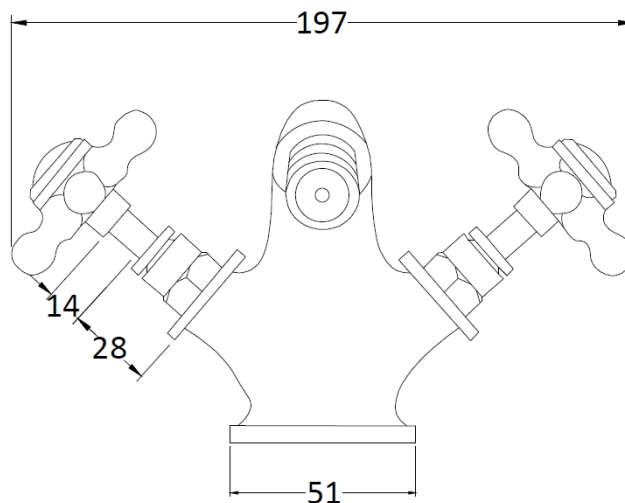

Sales Code: BC406HX

Description: Topaz Mono Bidet Mixer

Product Dimensions

Height (mm):	97
Width (mm):	197
Depth (mm):	130
Length (mm):	
Nett Weight (kg):	2.2

Packaging Dimensions

Height (mm):	120
Width (mm):	195
Depth (mm):	190
Gross Weight (kg):	2.4

Packaging Data

Box Colour:	White Cardboard Box
Box Qty:	1
Label Size:	100 x 50
Label Colour:	White Label
Label Qty:	1

Outer Box Dimensions (If Applicable)

Height (mm):	395
Width (mm):	550
Depth (mm):	320
Length (mm):	
Gross Weight (kg):	13
Barcode:	5055275894651

Product Details

Country of Origin:	China
Fitting Instruction:	No
Product Material:	Brass
Control Type:	Manual
Waste Included:	Waste Included
Waste Type:	Pop-Up
WRAS Approval:	No
Approval No:	N/A
Valve/Cartridge Type:	1/4 Turn Ceramic Disc
Colour/Finish:	Chrome
Mount Type:	Deck
Operating Pressure (bar):	0.1
Flow Rates: (Litres Per Min)	0.1 bar: 5 0.5 bar: 16 1 bar: 24 2 bar: 33 3 bar: 38
Pipe Size:	15 mm (1/2" Bsp)
Pipe Centres:	N/A