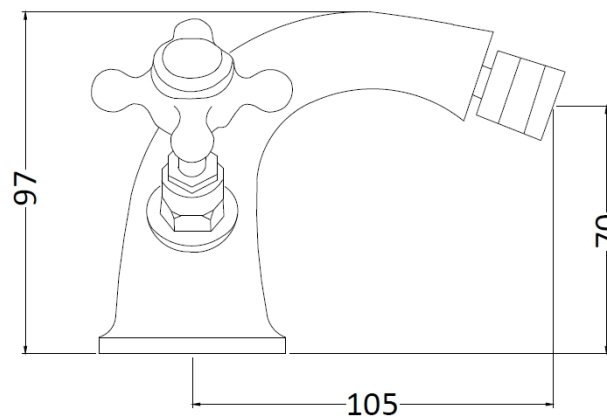

Sales Code: BC406HX

Description: Topaz Mono Bidet Mixer

Product Dimensions

Height (mm):	97
Width (mm):	197
Depth (mm):	130
Length (mm):	
Nett Weight (kg):	2.2

Packaging Dimensions

Height (mm):	120
Width (mm):	195
Depth (mm):	190
Gross Weight (kg):	2.4

Packaging Data

Box Colour:	White Cardboard Box
Box Qty:	1
Label Size:	100 x 50
Label Colour:	White Label
Label Qty:	1

Outer Box Dimensions (If Applicable)

Height (mm):	395
Width (mm):	550
Depth (mm):	320
Length (mm):	
Gross Weight (kg):	13
Barcode:	5055275894651

Product Details

Country of Origin:	China
Fitting Instruction:	No
Product Material:	Brass
Control Type:	Manual
Waste Included:	Waste Included
Waste Type:	Pop-Up
WRAS Approval:	No
Approval No:	N/A
Valve/Cartridge Type:	1/4 Turn Ceramic Disc
Colour/Finish:	Chrome
Mount Type:	Deck
Operating Pressure (bar):	0.1
Flow Rates: (Litres Per Min)	0.1 bar: 5 0.5 bar: 16 1 bar: 24 2 bar: 33 3 bar: 38
Pipe Size:	15 mm (1/2" Bsp)
Pipe Centres:	N/A