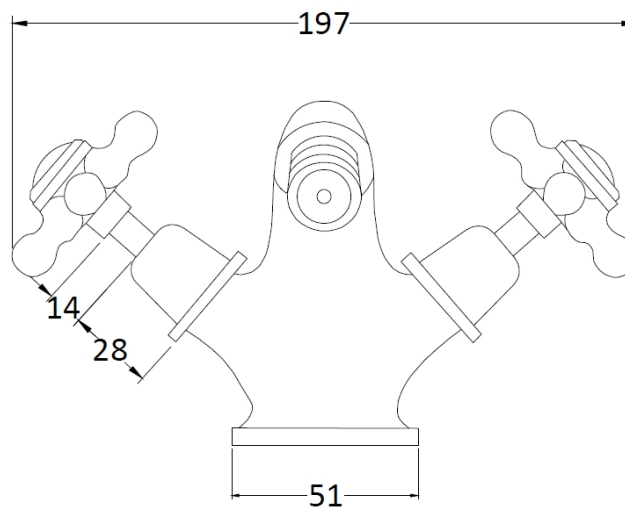

Sales Code: BC406DX

Description: Topaz Mono Bidet Mixer

Product Dimensions

Height (mm):	97
Width (mm):	197
Depth (mm):	130
Length (mm):	
Nett Weight (kg):	2.2

Packaging Dimensions

Height (mm):	120
Width (mm):	195
Depth (mm):	190
Gross Weight (kg):	2.4

Packaging Data

Box Colour:	White Cardboard Box
Box Qty:	1
Label Size:	100 x 50
Label Colour:	White Label
Label Qty:	1

Outer Box Dimensions (If Applicable)

Height (mm):	395
Width (mm):	550
Depth (mm):	320
Length (mm):	
Gross Weight (kg):	13
Barcode:	5055275894637

Product Details

Country of Origin:	China
Fitting Instruction:	No
Product Material:	Brass
Control Type:	Manual
Waste Included:	Waste Included
Waste Type:	Pop-Up
WRAS Approval:	No
Approval No:	N/A
Valve/Cartridge Type:	1/4 Turn Ceramic Disc
Colour/Finish:	Chrome
Mount Type:	Deck
Operating Pressure (bar):	0.1
Flow Rates: (Litres Per Min)	0.1 bar: 5 0.5 bar: 16 1 bar: 24 2 bar: 33 3 bar: 38
Pipe Size:	15 mm (1/2" Bsp)
Pipe Centres:	N/A