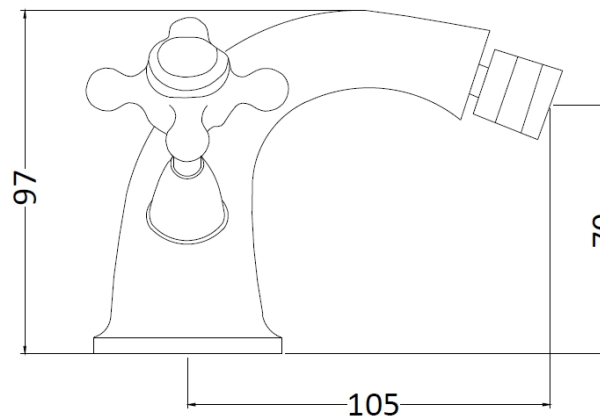

Sales Code: BC406DX

Description: Topaz Mono Bidet Mixer

Product Dimensions

Height (mm):	97
Width (mm):	197
Depth (mm):	130
Length (mm):	
Nett Weight (kg):	2.2

Packaging Dimensions

Height (mm):	120
Width (mm):	195
Depth (mm):	190
Gross Weight (kg):	2.4

Packaging Data

Box Colour:	White Cardboard Box
Box Qty:	1
Label Size:	100 x 50
Label Colour:	White Label
Label Qty:	1

Outer Box Dimensions (If Applicable)

Height (mm):	395
Width (mm):	550
Depth (mm):	320
Length (mm):	
Gross Weight (kg):	13
Barcode:	5055275894637

Product Details

Country of Origin:	China
Fitting Instruction:	No
Product Material:	Brass
Control Type:	Manual
Waste Included:	Waste Included
Waste Type:	Pop-Up
WRAS Approval:	No
Approval No:	N/A
Valve/Cartridge Type:	1/4 Turn Ceramic Disc
Colour/Finish:	Chrome
Mount Type:	Deck
Operating Pressure (bar):	0.1
Flow Rates: (Litres Per Min)	0.1 bar: 5 0.5 bar: 16 1 bar: 24 2 bar: 33 3 bar: 38
Pipe Size:	15 mm (1/2" Bsp)
Pipe Centres:	N/A