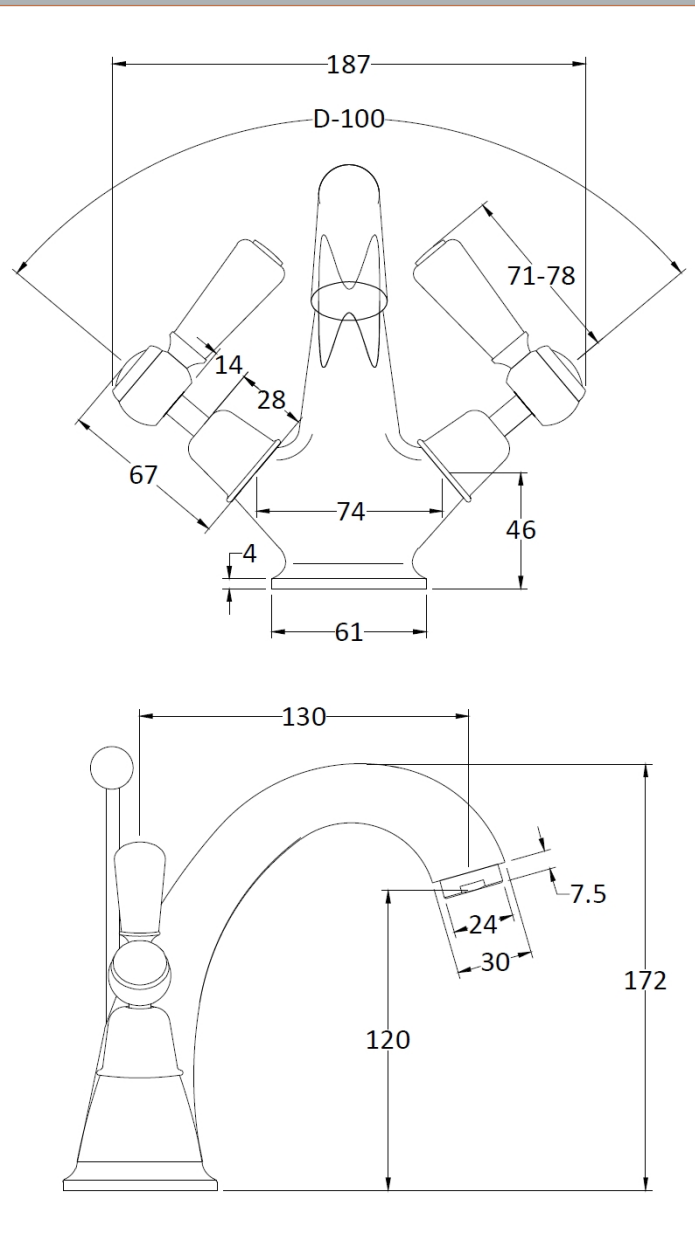

Sales Code: BC405DL

Description: Topaz Black Lever Mono Basin Mixer

**Product Dimensions**

Height (mm):	176
Width (mm):	214
Depth (mm):	158
Length (mm):	
Nett Weight (kg):	2.2

**Packaging Dimensions**

Height (mm):	125
Width (mm):	220
Depth (mm):	390
Gross Weight (kg):	2.4

**Packaging Data**

Box Colour:	White Cardboard Box
Box Qty:	1
Label Size:	100 x 50
Label Colour:	White Label
Label Qty:	1

**Outer Box Dimensions (If Applicable)**

Height (mm):	395
Width (mm):	415
Depth (mm):	440
Length (mm):	
Gross Weight (kg):	
Barcode:	5055275868058

**Product Details**

Country of Origin:	United Kingdom
Fitting Instruction:	No
Product Material:	Brass
Control Type:	Manual
Waste Included:	Waste Included
Waste Type:	Pop-Up
WRAS Approval:	No
Approval No:	N/A
Valve/Cartridge Type:	1/4 Turn Ceramic Disc
Colour/Finish:	Chrome
Mount Type:	Deck
Operating Pressure (bar):	0.1
Flow Rates: (Litres Per Min)	0.1 bar: 6.4 0.5 bar: 16.2 1 bar: 23.4 2 bar: 33.5 3 bar: 41
Pipe Size:	15 mm (1/2" Bsp)
Pipe Centres:	N/A