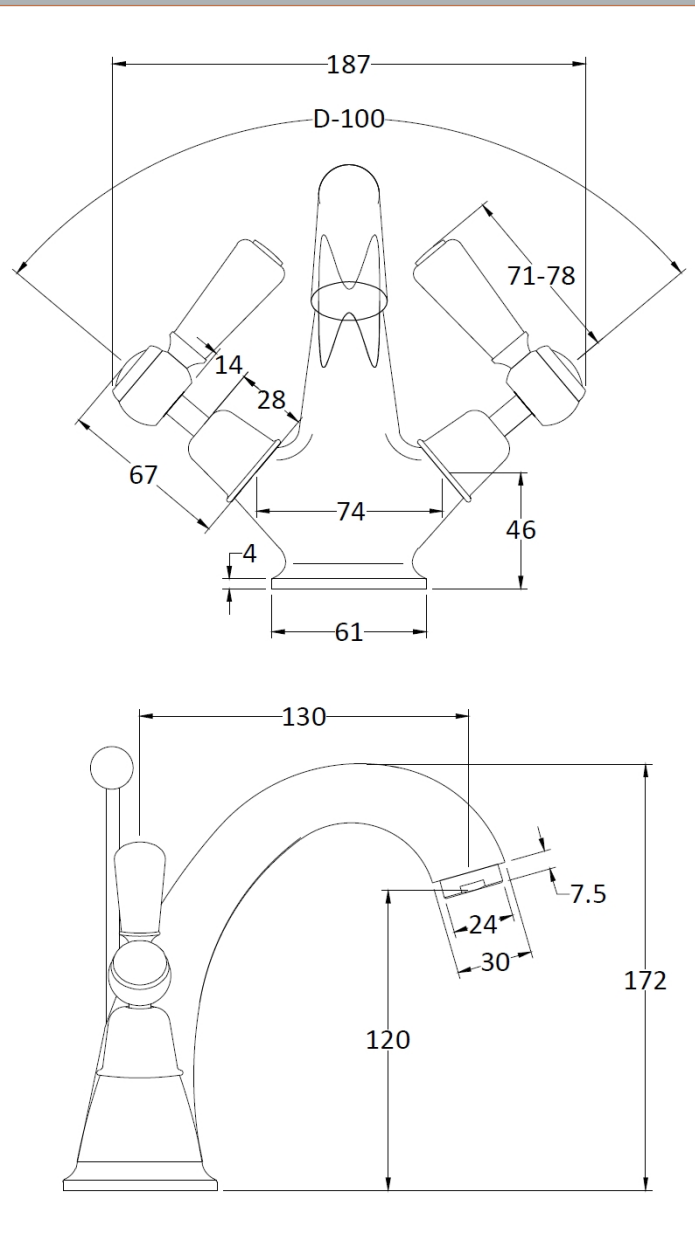

Sales Code: BC405DL

Description: Topaz Black Lever Mono Basin Mixer

Product Dimensions

Height (mm):	176
Width (mm):	214
Depth (mm):	158
Length (mm):	
Nett Weight (kg):	2.2

Packaging Dimensions

Height (mm):	125
Width (mm):	220
Depth (mm):	390
Gross Weight (kg):	2.4

Packaging Data

Box Colour:	White Cardboard Box
Box Qty:	1
Label Size:	100 x 50
Label Colour:	White Label
Label Qty:	1

Outer Box Dimensions (If Applicable)

Height (mm):	395
Width (mm):	415
Depth (mm):	440
Length (mm):	
Gross Weight (kg):	
Barcode:	5055275868058

Product Details

Country of Origin:	United Kingdom
Fitting Instruction:	No
Product Material:	Brass
Control Type:	Manual
Waste Included:	Waste Included
Waste Type:	Pop-Up
WRAS Approval:	No
Approval No:	N/A
Valve/Cartridge Type:	1/4 Turn Ceramic Disc
Colour/Finish:	Chrome
Mount Type:	Deck
Operating Pressure (bar):	0.1
Flow Rates: (Litres Per Min)	0.1 bar: 6.4 0.5 bar: 16.2 1 bar: 23.4 2 bar: 33.5 3 bar: 41
Pipe Size:	15 mm (1/2" Bsp)
Pipe Centres:	N/A