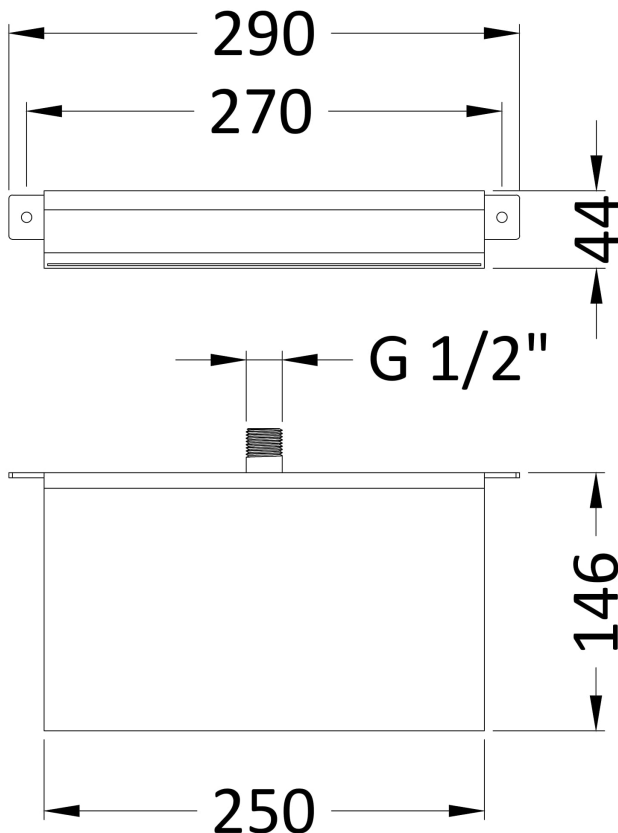

### Product Dimensions

Length (mm):	
Width (mm):	290
Height (mm):	30
Depth (mm):	146
Nett Weight (kg):	2.53

### Packaging Dimensions

Length (mm):	340
Width (mm):	255
Height (mm):	
Gross Weight (kg):	2.53

### Packaging Data

Box Colour:	White Cardboard Box
Box Qty:	1
Label Size:	100 x 50
Label Colour:	White Label
Label Qty:	2

### Outer Box Dimensions (If Applicable)

Length (mm):	
Width (mm):	
Height (mm):	
Depth (mm):	
Gross Weight (kg):	25
Barcode:	5055369025343