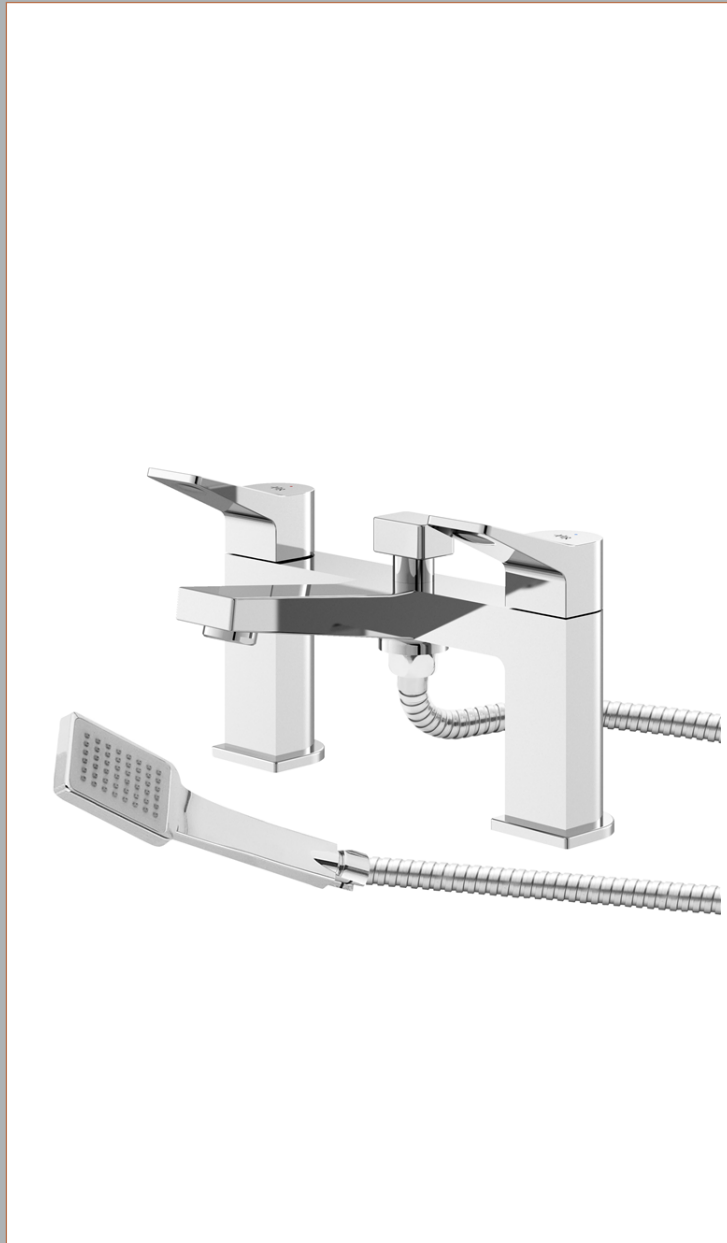

Sales Code: SOA304

Description: Soar Deck Mounted Bsm

Product Dimensions

Height (mm):	143
Width (mm):	231
Depth (mm):	154
Length (mm):	
Nett Weight (kg):	2.1

Packaging Dimensions

Height (mm):	180
Width (mm):	220
Depth (mm):	310
Gross Weight (kg):	2.3

Packaging Data

Box Colour:	White Cardboard Box
Box Qty:	1
Label Size:	100 x 50
Label Colour:	White Label
Label Qty:	1

Outer Box Dimensions (If Applicable)

Height (mm):	
Width (mm):	
Depth (mm):	
Length (mm):	
Gross Weight (kg):	
Barcode:	5056211840251

Product Details

Country of Origin:	China
Fitting Instruction:	No
Product Material:	Brass
Control Type:	Manual
Waste Included:	Waste Not Included
Waste Type:	Not Applicable
WRAS Approval: No	Approval No:
Valve/Cartridge Type:	1/4 Turn Ceramic Disc
Colour/Finish:	Chrome
Mount Type:	Deck
Operating Pressure (bar):	0.2
Flow Rates: (Litres Per Min)	0.1 bar: 4.7 0.5 bar: 17.1 1 bar: 24.6 2 bar: 35.8 3 bar: 43.9
Pipe Size:	3/4"
Pipe Centres:	180