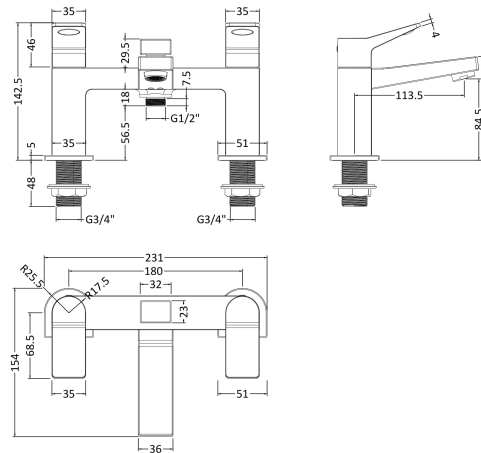

Sales Code: SOA304

Description: Soar Deck Mounted Bsm

Product Dimensions

Height (mm):	143
Width (mm):	231
Depth (mm):	154
Length (mm):	
Nett Weight (kg):	2.1

Packaging Dimensions

Height (mm):	180
Width (mm):	220
Depth (mm):	310
Gross Weight (kg):	2.3

Packaging Data

Box Colour:	White Cardboard Box
Box Qty:	1
Label Size:	100 x 50
Label Colour:	White Label
Label Qty:	1

Outer Box Dimensions (If Applicable)

Height (mm):	
Width (mm):	
Depth (mm):	
Length (mm):	
Gross Weight (kg):	
Barcode:	5056211840251

Product Details

Country of Origin:	China
Fitting Instruction:	No
Product Material:	Brass
Control Type:	Manual
Waste Included:	Waste Not Included
Waste Type:	Not Applicable
WRAS Approval: No	Approval No:
Valve/Cartridge Type:	1/4 Turn Ceramic Disc
Colour/Finish:	Chrome
Mount Type:	Deck
Operating Pressure (bar):	0.2
Flow Rates: (Litres Per Min)	0.1 bar: 4.7 0.5 bar: 17.1 1 bar: 24.6 2 bar: 35.8 3 bar: 43.9
Pipe Size:	3/4"
Pipe Centres:	180