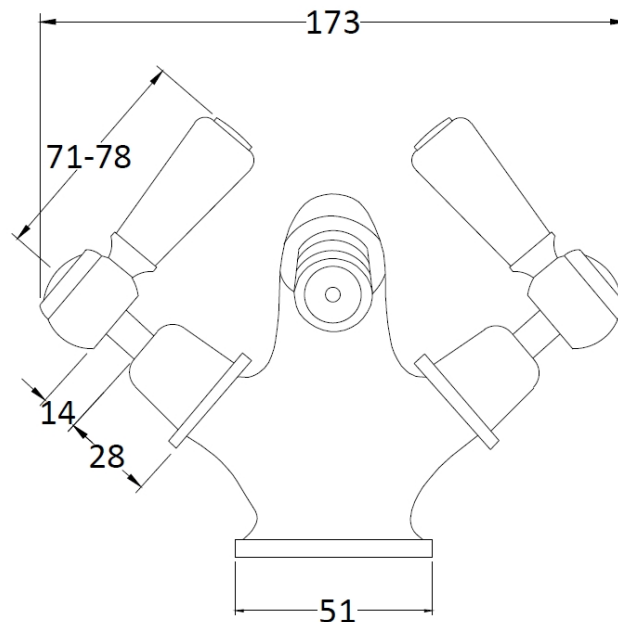

### Product Dimensions

Height (mm):	130
Width (mm):	173
Depth (mm):	130
Length (mm):	
Nett Weight (kg):	2.2

### Packaging Dimensions

Height (mm):	120
Width (mm):	195
Depth (mm):	190
Gross Weight (kg):	2.4

### Outer Box Dimensions (If Applicable)

Height (mm):	395
Width (mm):	550
Depth (mm):	320
Length (mm):	
Gross Weight (kg):	13
Barcode:	5055275894583

Flow Rates: (Litres Per Min)	0.1 bar: 5	0.5 bar: 16	1 bar: 24	2 bar: 33	3 bar: 38
Pipe Size:	15 mm (1/2" Bsp)				
Pipe Centres:	N/A				