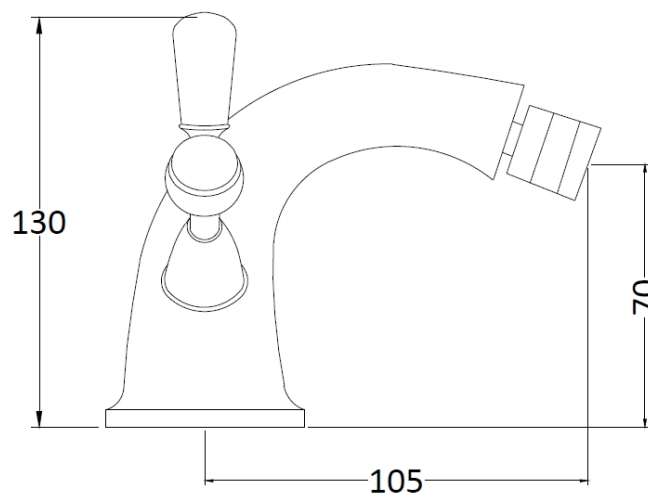

Sales Code: BC306DL

Description: Topaz Lever Mono Bidet Mixer

### Product Dimensions

Height (mm):	130
Width (mm):	173
Depth (mm):	130
Length (mm):	
Nett Weight (kg):	2.2

### Packaging Dimensions

Height (mm):	120
Width (mm):	195
Depth (mm):	190
Gross Weight (kg):	2.4

### Outer Box Dimensions (If Applicable)

Height (mm):	395
Width (mm):	550
Depth (mm):	320
Length (mm):	
Gross Weight (kg):	13
Barcode:	5055275894583