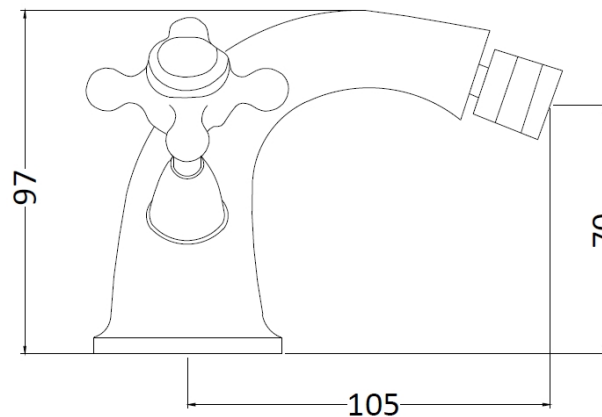

Sales Code: BC306DX

Description: Topaz Mono Bidet Mixer

Product Dimensions

Height (mm):	97
Width (mm):	197
Depth (mm):	130
Length (mm):	
Nett Weight (kg):	2.2

Packaging Dimensions

Height (mm):	120
Width (mm):	195
Depth (mm):	190
Gross Weight (kg):	2.4

Packaging Data

Box Colour:	White Cardboard Box
Box Qty:	1
Label Size:	100 x 50
Label Colour:	White Label
Label Qty:	1

Outer Box Dimensions (If Applicable)

Height (mm):	395
Width (mm):	550
Depth (mm):	320
Length (mm):	
Gross Weight (kg):	13
Barcode:	5055275894590

Product Details

Country of Origin:	China
Fitting Instruction:	No
Product Material:	Brass
Control Type:	Manual
Waste Included:	Waste Included
Waste Type:	Pop-Up
WRAS Approval:	No
Approval No:	N/A
Valve/Cartridge Type:	1/4 Turn Ceramic Disc
Colour/Finish:	Chrome
Mount Type:	Deck
Operating Pressure (bar):	0.1
Flow Rates: (Litres Per Min)	0.1 bar: 5 0.5 bar: 16 1 bar: 24 2 bar: 33 3 bar: 38
Pipe Size:	15 mm (1/2" Bsp)
Pipe Centres:	N/A