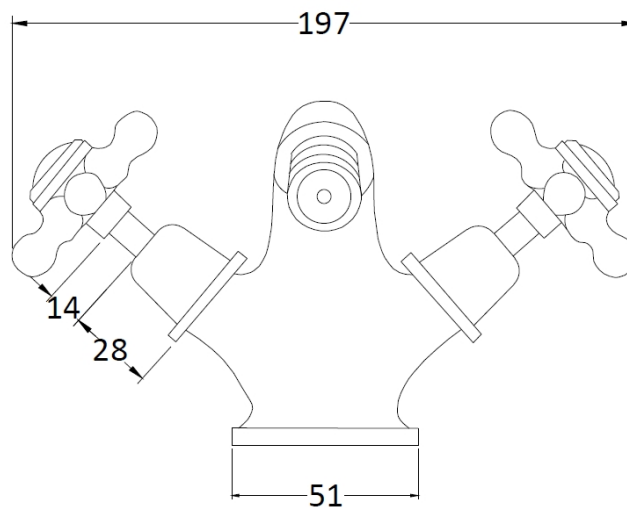

Sales Code: BC306DX

Description: Topaz Mono Bidet Mixer

Product Dimensions

Height (mm):	97
Width (mm):	197
Depth (mm):	130
Length (mm):	
Nett Weight (kg):	2.2

Packaging Dimensions

Height (mm):	120
Width (mm):	195
Depth (mm):	190
Gross Weight (kg):	2.4

Packaging Data

Box Colour:	White Cardboard Box
Box Qty:	1
Label Size:	100 x 50
Label Colour:	White Label
Label Qty:	1

Outer Box Dimensions (If Applicable)

Height (mm):	395
Width (mm):	550
Depth (mm):	320
Length (mm):	
Gross Weight (kg):	13
Barcode:	5055275894590

Product Details

Country of Origin:	China
Fitting Instruction:	No
Product Material:	Brass
Control Type:	Manual
Waste Included:	Waste Included
Waste Type:	Pop-Up
WRAS Approval:	No
Approval No:	N/A
Valve/Cartridge Type:	1/4 Turn Ceramic Disc
Colour/Finish:	Chrome
Mount Type:	Deck
Operating Pressure (bar):	0.1
Flow Rates: (Litres Per Min)	0.1 bar: 5 0.5 bar: 16 1 bar: 24 2 bar: 33 3 bar: 38
Pipe Size:	15 mm (1/2" Bsp)
Pipe Centres:	N/A