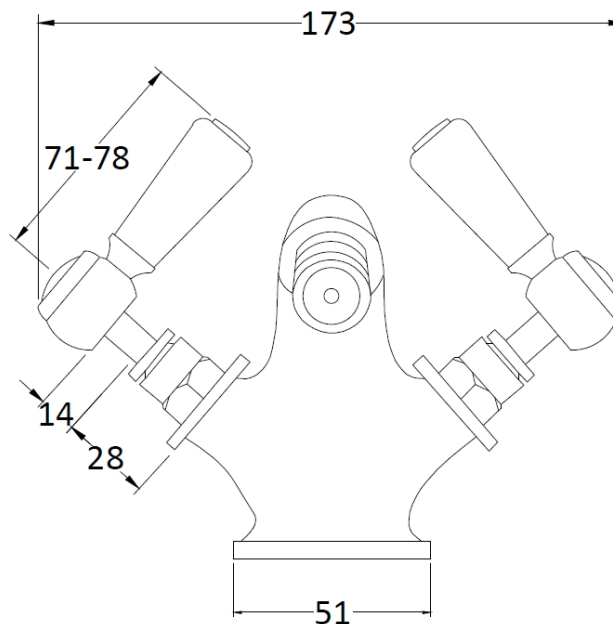

Sales Code: BC306HL

Description: Topaz Lever Mono Bidet Mixer

Product Dimensions

Height (mm):	130
Width (mm):	173
Depth (mm):	130
Length (mm):	
Nett Weight (kg):	2.2

Packaging Dimensions

Height (mm):	120
Width (mm):	195
Depth (mm):	190
Gross Weight (kg):	2.4

Packaging Data

Box Colour:	White Cardboard Box
Box Qty:	1
Label Size:	100 x 50
Label Colour:	White Label
Label Qty:	1

Outer Box Dimensions (If Applicable)

Height (mm):	395
Width (mm):	550
Depth (mm):	320
Length (mm):	
Gross Weight (kg):	13
Barcode:	5055275894606

Product Details

Country of Origin:	China
Fitting Instruction:	No
Product Material:	Brass
Control Type:	Manual
Waste Included:	Waste Included
Waste Type:	Pop-Up
WRAS Approval:	No
Approval No:	N/A
Valve/Cartridge Type:	1/4 Turn Ceramic Disc
Colour/Finish:	Chrome
Mount Type:	Deck
Operating Pressure (bar):	0.1
Flow Rates: (Litres Per Min)	0.1 bar: 5 0.5 bar: 16 1 bar: 24 2 bar: 33 3 bar: 38
Pipe Size:	15 mm (1/2" Bsp)
Pipe Centres:	N/A