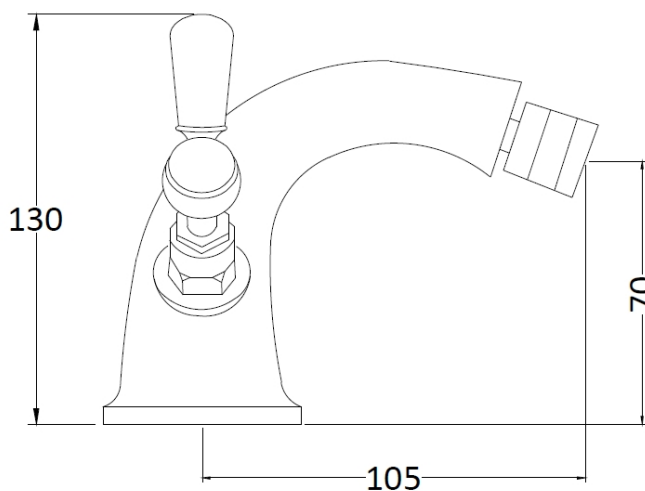

Sales Code: BC306HL

Description: Topaz Lever Mono Bidet Mixer

Product Dimensions

Height (mm):	130
Width (mm):	173
Depth (mm):	130
Length (mm):	
Nett Weight (kg):	2.2

Packaging Dimensions

Height (mm):	120
Width (mm):	195
Depth (mm):	190
Gross Weight (kg):	2.4

Packaging Data

Box Colour:	White Cardboard Box
Box Qty:	1
Label Size:	100 x 50
Label Colour:	White Label
Label Qty:	1

Outer Box Dimensions (If Applicable)

Height (mm):	395
Width (mm):	550
Depth (mm):	320
Length (mm):	
Gross Weight (kg):	13
Barcode:	5055275894606

Product Details

Country of Origin:	China
Fitting Instruction:	No
Product Material:	Brass
Control Type:	Manual
Waste Included:	Waste Included
Waste Type:	Pop-Up
WRAS Approval:	No
Approval No:	N/A
Valve/Cartridge Type:	1/4 Turn Ceramic Disc
Colour/Finish:	Chrome
Mount Type:	Deck
Operating Pressure (bar):	0.1
Flow Rates: (Litres Per Min)	0.1 bar: 5 0.5 bar: 16 1 bar: 24 2 bar: 33 3 bar: 38
Pipe Size:	15 mm (1/2" Bsp)
Pipe Centres:	N/A