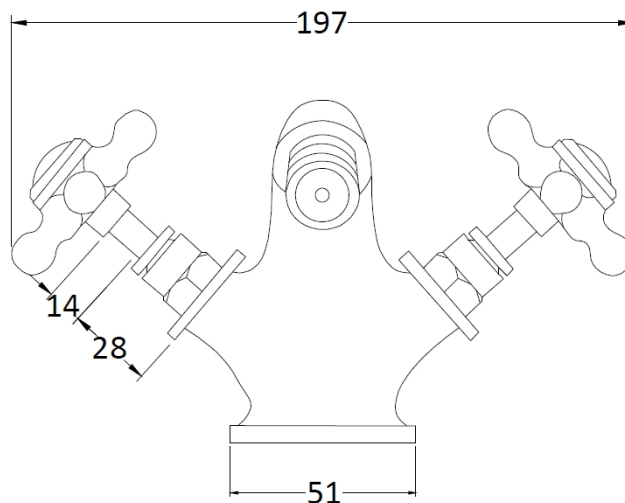

Sales Code: BC306HX

Description: Topaz Mono Bidet Mixer

Product Dimensions

Height (mm):	97
Width (mm):	197
Depth (mm):	130
Length (mm):	
Nett Weight (kg):	2.2

Packaging Dimensions

Height (mm):	120
Width (mm):	195
Depth (mm):	190
Gross Weight (kg):	2.4

Packaging Data

Box Colour:	White Cardboard Box
Box Qty:	1
Label Size:	100 x 50
Label Colour:	White Label
Label Qty:	1

Outer Box Dimensions (If Applicable)

Height (mm):	395
Width (mm):	550
Depth (mm):	320
Length (mm):	
Gross Weight (kg):	13
Barcode:	5055275894613

Product Details

Country of Origin:	China
Fitting Instruction:	No
Product Material:	Brass
Control Type:	Manual
Waste Included:	Waste Included
Waste Type:	Pop-Up
WRAS Approval:	No
Approval No:	N/A
Valve/Cartridge Type:	1/4 Turn Ceramic Disc
Colour/Finish:	Chrome
Mount Type:	Deck
Operating Pressure (bar):	0.1
Flow Rates: (Litres Per Min)	0.1 bar: 5 0.5 bar: 16 1 bar: 24 2 bar: 33 3 bar: 38
Pipe Size:	15 mm (1/2" Bsp)
Pipe Centres:	N/A