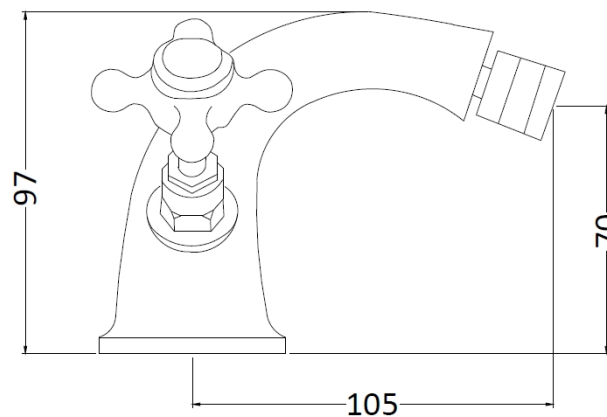

Sales Code: BC306HX

Description: Topaz Mono Bidet Mixer

Product Dimensions

Height (mm):	97
Width (mm):	197
Depth (mm):	130
Length (mm):	
Nett Weight (kg):	2.2

Packaging Dimensions

Height (mm):	120
Width (mm):	195
Depth (mm):	190
Gross Weight (kg):	2.4

Packaging Data

Box Colour:	White Cardboard Box
Box Qty:	1
Label Size:	100 x 50
Label Colour:	White Label
Label Qty:	1

Outer Box Dimensions (If Applicable)

Height (mm):	395
Width (mm):	550
Depth (mm):	320
Length (mm):	
Gross Weight (kg):	13
Barcode:	5055275894613

Product Details

Country of Origin:	China
Fitting Instruction:	No
Product Material:	Brass
Control Type:	Manual
Waste Included:	Waste Included
Waste Type:	Pop-Up
WRAS Approval:	No
Approval No:	N/A
Valve/Cartridge Type:	1/4 Turn Ceramic Disc
Colour/Finish:	Chrome
Mount Type:	Deck
Operating Pressure (bar):	0.1
Flow Rates: (Litres Per Min)	0.1 bar: 5 0.5 bar: 16 1 bar: 24 2 bar: 33 3 bar: 38
Pipe Size:	15 mm (1/2" Bsp)
Pipe Centres:	N/A