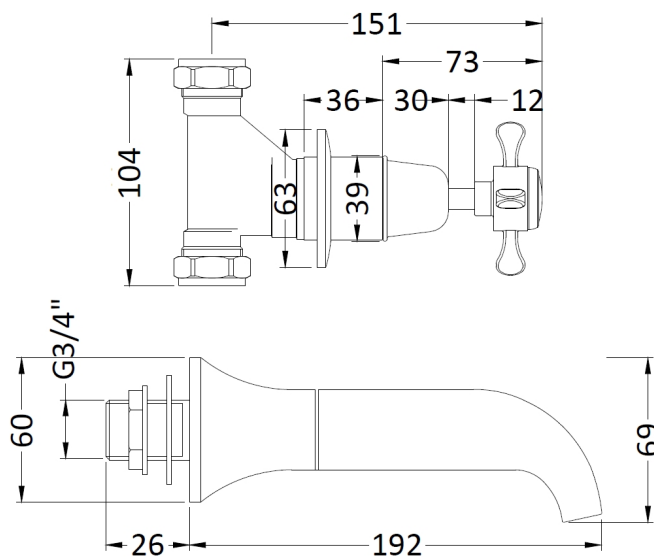

Sales Code: BC409DX

Description: Topaz Black W/H Bath Spout & Stop Taps

Product Dimensions

Height (mm):	69
Width (mm):	
Depth (mm):	218
Length (mm):	
Nett Weight (kg):	2.5

Packaging Dimensions

Height (mm):	85
Width (mm):	185
Depth (mm):	270
Gross Weight (kg):	2.5

Packaging Data

Box Colour:	White Cardboard Box
Box Qty:	1
Label Size:	100 x 50
Label Colour:	White Label
Label Qty:	1

Outer Box Dimensions (If Applicable)

Height (mm):	400
Width (mm):	280
Depth (mm):	560
Length (mm):	
Gross Weight (kg):	
Barcode:	5055275871416

Product Details

Country of Origin:	United Kingdom
Fitting Instruction:	No
Product Material:	Brass
Control Type:	Manual
Waste Included:	Waste Not Included
Waste Type:	Not Applicable
WRAS Approval: No	Approval No: N/A
Valve/Cartridge Type:	1/4 Turn Ceramic Disc
Colour/Finish:	Chrome
Mount Type:	Wall
Operating Pressure (bar):	0.1

Flow Rates: (Litres Per Min)	0.1 bar: 9.6	0.5 bar: 20	1 bar: 28	2 bar: 39.5	3 bar: 46.8
Pipe Size:	22 mm (3/4" Bsp)				
Pipe Centres:	N/A				