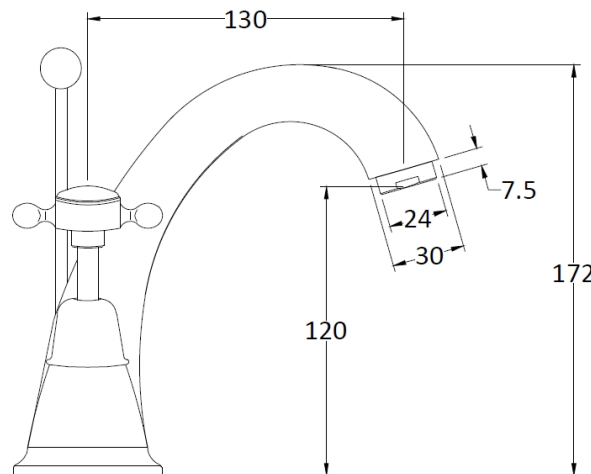

Sales Code: BC405DX

Description: Topaz Black Dome Mono Basin Mixer

Product Dimensions

Height (mm):	176
Width (mm):	214
Depth (mm):	185
Length (mm):	
Nett Weight (kg):	1.88

Packaging Dimensions

Height (mm):	125
Width (mm):	220
Depth (mm):	390
Gross Weight (kg):	2.43

Packaging Data

Box Colour:	White Cardboard Box
Box Qty:	1
Label Size:	100 x 50
Label Colour:	White Label
Label Qty:	1

Outer Box Dimensions (If Applicable)

Height (mm):	395
Width (mm):	415
Depth (mm):	440
Length (mm):	

Gross Weight (kg):	
Barcode:	5055275871409

Product Details

Country of Origin:	United Kingdom
Fitting Instruction:	No
Product Material:	Brass
Control Type:	Manual
Waste Included:	Waste Included
Waste Type:	Pop-Up
WRAS Approval: No	Approval No: N/A
Valve/Cartridge Type:	1/4 Turn Ceramic Disc
Colour/Finish:	Chrome
Mount Type:	Deck
Operating Pressure (bar):	0.1

Flow Rates: (Litres Per Min) 0.1 bar: 6.4 0.5 bar: 16.2 1 bar: 23.4 2 bar: 33.5 3 bar: 41

Pipe Size: 15 mm (1/2" Bsp)

Pipe Centres: N/A