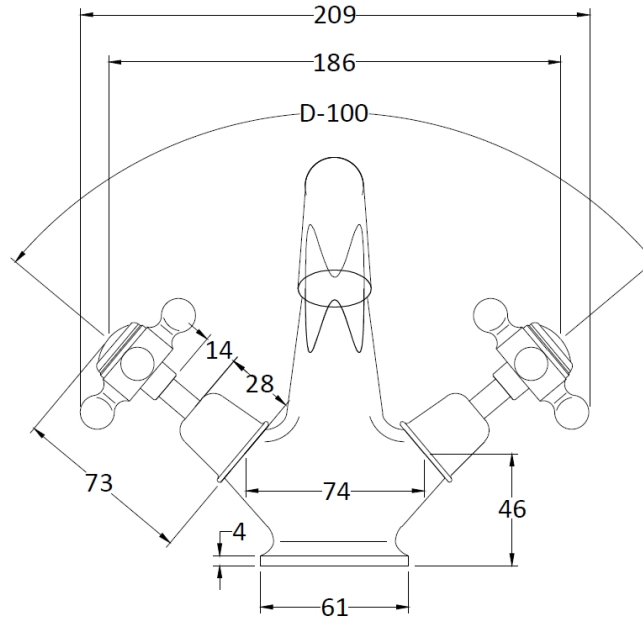

Sales Code: BC405DX

Description: Topaz Black Dome Mono Basin Mixer

Product Dimensions

Height (mm):	176
Width (mm):	214
Depth (mm):	185
Length (mm):	
Nett Weight (kg):	1.88

Packaging Dimensions

Height (mm):	125
Width (mm):	220
Depth (mm):	390
Gross Weight (kg):	2.43

Packaging Data

Box Colour:	White Cardboard Box
Box Qty:	1
Label Size:	100 x 50
Label Colour:	White Label
Label Qty:	1

Outer Box Dimensions (If Applicable)

Height (mm):	395
Width (mm):	415
Depth (mm):	440
Length (mm):	

Gross Weight (kg):	
Barcode:	5055275871409

Product Details

Country of Origin:	United Kingdom
Fitting Instruction:	No
Product Material:	Brass
Control Type:	Manual
Waste Included:	Waste Included
Waste Type:	Pop-Up
WRAS Approval: No	Approval No: N/A
Valve/Cartridge Type:	1/4 Turn Ceramic Disc
Colour/Finish:	Chrome
Mount Type:	Deck
Operating Pressure (bar):	0.1

Flow Rates: (Litres Per Min) 0.1 bar: 6.4 0.5 bar: 16.2 1 bar: 23.4 2 bar: 33.5 3 bar: 41

Pipe Size: 15 mm (1/2" Bsp)

Pipe Centres: N/A