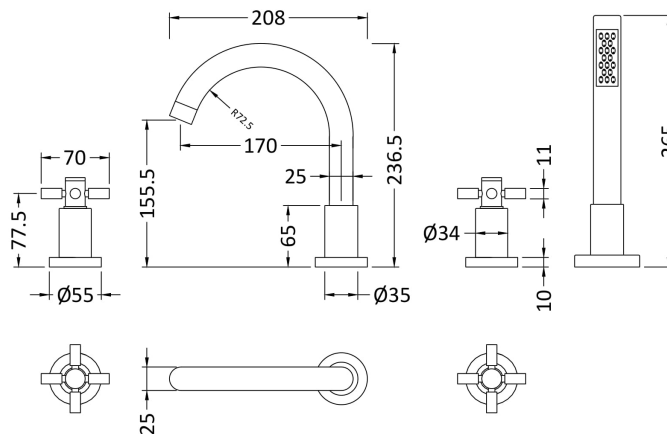

Sales Code: TEX334S

Description: Tec 4 Tap Hole Bath Mixer

Product Dimensions

Height (mm):	
Width (mm):	
Depth (mm):	
Length (mm):	
Nett Weight (kg):	0.1

Packaging Dimensions

Height (mm):	550
Width (mm):	550
Depth (mm):	550
Gross Weight (kg):	0.1

Packaging Data

Box Colour:	
Box Qty:	
Label Size:	x
Label Colour:	
Label Qty:	

Outer Box Dimensions (If Applicable)

Height (mm):	
Width (mm):	
Depth (mm):	
Length (mm):	
Gross Weight (kg):	
Barcode:	5055275866825

Product Details

Country of Origin:	
Fitting Instruction:	No
Product Material:	
Control Type:	
Waste Included:	
Waste Type:	
WRAS Approval:	Approval No:
Valve/Cartridge Type:	
Colour/Finish:	
Mount Type:	
Operating Pressure (bar):	
Flow Rates: (Litres Per Min)	0.1 bar: 0.5 bar: 1 bar: 2 bar: 3 bar:
Pipe Size:	
Pipe Centres:	