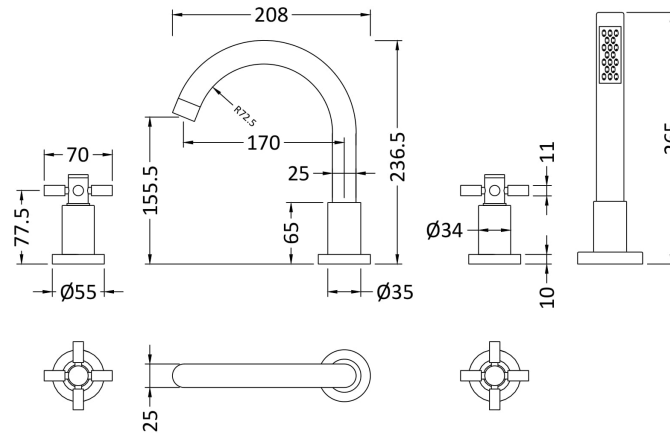

Sales Code: TEX334S

Description: Tec 4 Tap Hole Bath Mixer

Product Dimensions

Height (mm):	
Width (mm):	
Depth (mm):	
Length (mm):	
Nett Weight (kg):	0.1

Packaging Dimensions

Height (mm):	550
Width (mm):	550
Depth (mm):	550
Gross Weight (kg):	0.1

Packaging Data

Box Colour:	
Box Qty:	
Label Size:	x
Label Colour:	
Label Qty:	

Outer Box Dimensions (If Applicable)

Height (mm):	
Width (mm):	
Depth (mm):	
Length (mm):	
Gross Weight (kg):	
Barcode:	5055275866825

Product Details

Country of Origin:	
Fitting Instruction:	No
Product Material:	
Control Type:	
Waste Included:	
Waste Type:	
WRAS Approval:	Approval No:
Valve/Cartridge Type:	
Colour/Finish:	
Mount Type:	
Operating Pressure (bar):	
Flow Rates: (Litres Per Min)	0.1 bar: 0.5 bar: 1 bar: 2 bar: 3 bar:
Pipe Size:	
Pipe Centres:	