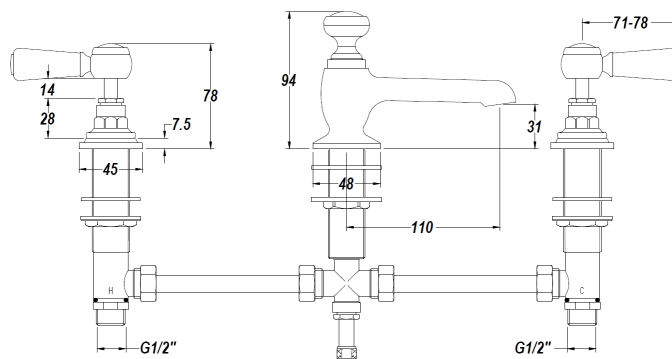

Sales Code: BC407HL

Description: Topaz Black Hex Lever 3Th Basin Mixer

Product Dimensions

Height (mm):	94
Width (mm):	246
Depth (mm):	140
Length (mm):	
Nett Weight (kg):	2.8

Packaging Dimensions

Height (mm):	75
Width (mm):	150
Depth (mm):	430
Gross Weight (kg):	3

Packaging Data

Box Colour:	White Cardboard Box
Box Qty:	1
Label Size:	100 x 50
Label Colour:	White Label
Label Qty:	1

Outer Box Dimensions (If Applicable)

Height (mm):	495
Width (mm):	555
Depth (mm):	290

Length (mm):	
Gross Weight (kg):	
Barcode:	5055275871546

Product Details

Country of Origin:	United Kingdom
Fitting Instruction:	No
Product Material:	Brass
Control Type:	Manual
Waste Included:	Waste Included
Waste Type:	Pop-Up
WRAS Approval: No	Approval No: N/A
Valve/Cartridge Type:	1/4 Turn Ceramic Disc
Colour/Finish:	Chrome
Mount Type:	Deck
Operating Pressure (bar):	0.1

Flow Rates: (Litres Per Min)	0.1 bar: 5,6	0.5 bar: 14	1 bar: 20,2	2 bar: 29	3 bar: 35,4
Pipe Size:	15 mm (1/2" Bsp)				
Pipe Centres:	N/A				