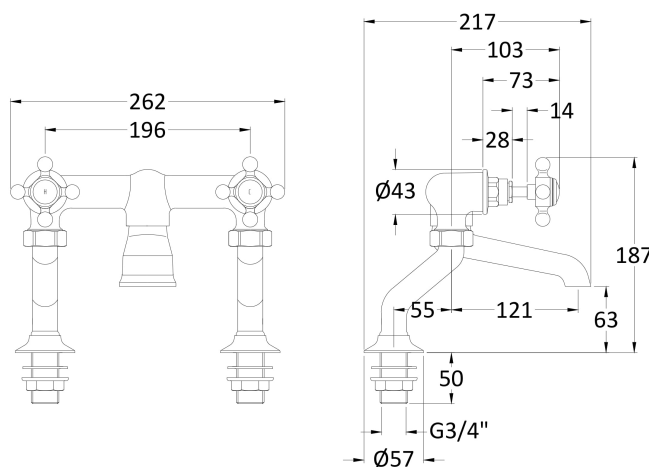

Sales Code: BC403HX

Description: Deck Mount Bath Filler Hex Crosshead

Product Dimensions

Height (mm):	187
Width (mm):	262
Depth (mm):	217
Length (mm):	
Nett Weight (kg):	2.3

Packaging Dimensions

Height (mm):	125
Width (mm):	250
Depth (mm):	200
Gross Weight (kg):	2.3

Packaging Data

Box Colour:	White Cardboard Box
Box Qty:	1
Label Size:	100 x 50
Label Colour:	White Label
Label Qty:	1

Outer Box Dimensions (If Applicable)

Height (mm):	200
Width (mm):	250
Depth (mm):	125
Length (mm):	
Gross Weight (kg):	
Barcode:	5056211853237

Product Details

Country of Origin:	China
Fitting Instruction:	No
Product Material:	Brass
Control Type:	Manual
Waste Included:	Waste Not Included
Waste Type:	Not Applicable
WRAS Approval:	No
Approval No:	N/A
Valve/Cartridge Type:	1/4 Turn Ceramic Disc
Colour/Finish:	Chrome
Mount Type:	Deck
Operating Pressure (bar):	0.2

Flow Rates: (Litres Per Min)	0.1 bar: 10	0.5 bar: 36.2	1 bar: 53	2 bar: 75.7	3 bar: 92
Pipe Size:	22 mm (3/4" Bsp)				
Pipe Centres:	200mm				