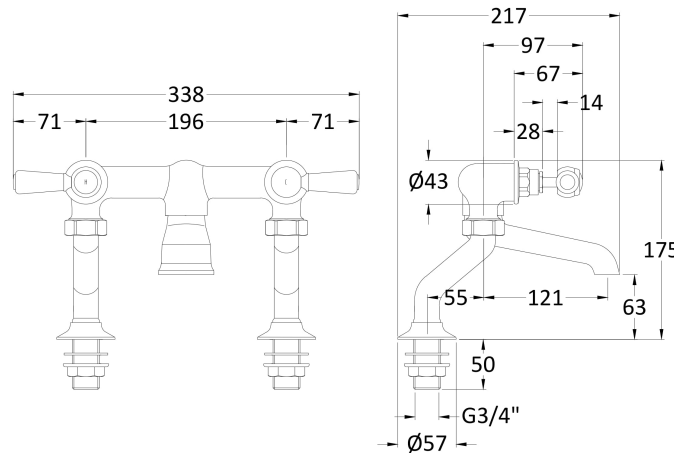

Sales Code: BC403HL

Description: Deck Mount Bath Filler Hex Lever

**Product Dimensions**

Height (mm):	175
Width (mm):	338
Depth (mm):	217
Length (mm):	
Nett Weight (kg):	2.3

**Packaging Dimensions**

Height (mm):	125
Width (mm):	250
Depth (mm):	200
Gross Weight (kg):	2.3

**Packaging Data**

Box Colour:	White Cardboard Box
Box Qty:	1
Label Size:	100 x 50
Label Colour:	White Label
Label Qty:	1

**Outer Box Dimensions (If Applicable)**

Height (mm):	200
Width (mm):	250
Depth (mm):	125
Length (mm):	
Gross Weight (kg):	
Barcode:	5056211853220

**Product Details**

Country of Origin:	China
Fitting Instruction:	No
Product Material:	Brass
Control Type:	Manual
Waste Included:	Waste Not Included
Waste Type:	Not Applicable
WRAS Approval: No	Approval No: N/A
Valve/Cartridge Type:	1/4 Turn Ceramic Disc
Colour/Finish:	Chrome
Mount Type:	Deck
Operating Pressure (bar):	0.2
Flow Rates: (Litres Per Min)	0.1 bar: 10    0.5 bar: 36.2    1 bar: 53    2 bar: 75.7    3 bar: 92
Pipe Size:	22 mm (3/4" Bsp)
Pipe Centres:	200mm