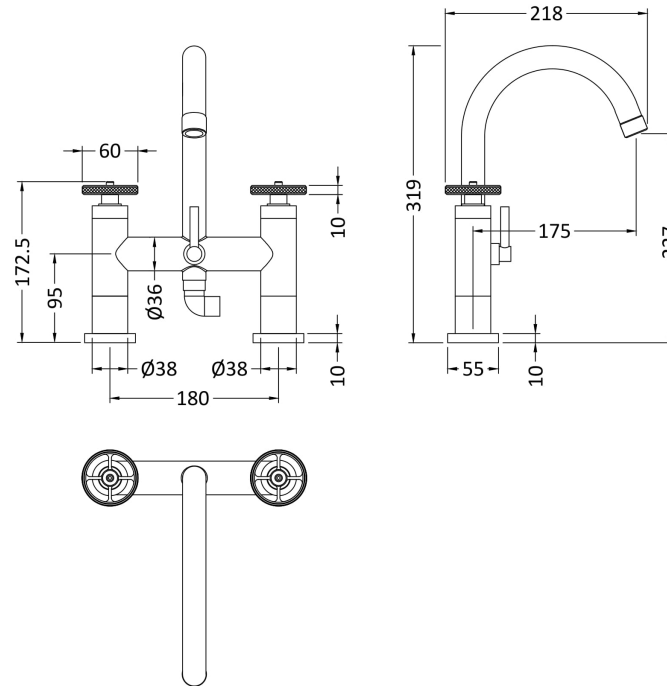

Sales Code: TIW354

Description: Industrial Deck Mounted Bsm

Product Dimensions

Height (mm):	319
Width (mm):	230
Depth (mm):	50
Length (mm):	
Nett Weight (kg):	4.3

Packaging Dimensions

Height (mm):	140
Width (mm):	235
Depth (mm):	265
Gross Weight (kg):	4.4

Packaging Data

Box Colour:	White Cardboard Box
Box Qty:	1
Label Size:	100 x 50
Label Colour:	White Label
Label Qty:	2

Outer Box Dimensions (If Applicable)

Height (mm):	315
Width (mm):	490
Depth (mm):	280
Length (mm):	
Gross Weight (kg):	18
Barcode:	5056211855040

Product Details

Country of Origin:	United Kingdom
Fitting Instruction:	No
Product Material:	Brass/ABS
Control Type:	Manual
Waste Included:	Waste Not Included
Waste Type:	Not Applicable
WRAS Approval: No	Approval No: N/A
Valve/Cartridge Type:	1/4 Turn Ceramic Disc
Colour/Finish:	Chrome
Mount Type:	Deck
Operating Pressure (bar):	0.2

Flow Rates: (Litres Per Min)	0.1 bar: 7	0.5 bar: 22	1 bar: 29	2 bar: 39	3 bar: 44
Pipe Size:	22 mm (3/4" Bsp)				
Pipe Centres:	N/A				