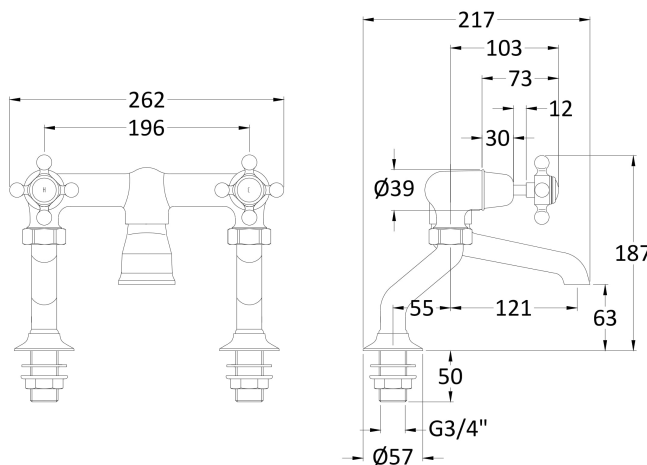

Sales Code: BC403DX

Description: Deck Mount Bath Filler Dome Crosshead

Product Dimensions

Height (mm):	187
Width (mm):	262
Depth (mm):	217
Length (mm):	
Nett Weight (kg):	2.3

Packaging Dimensions

Height (mm):	125
Width (mm):	250
Depth (mm):	200
Gross Weight (kg):	2.3

Packaging Data

Box Colour:	White Cardboard Box
Box Qty:	1
Label Size:	100 x 50
Label Colour:	White Label
Label Qty:	1

Outer Box Dimensions (If Applicable)

Height (mm):	200
Width (mm):	250
Depth (mm):	125
Length (mm):	
Gross Weight (kg):	
Barcode:	5056211853213

Product Details

Country of Origin:	China
Fitting Instruction:	No
Product Material:	Brass
Control Type:	Manual
Waste Included:	Waste Not Included
Waste Type:	Not Applicable
WRAS Approval:	No
Approval No:	N/A
Valve/Cartridge Type:	1/4 Turn Ceramic Disc
Colour/Finish:	Chrome
Mount Type:	Deck
Operating Pressure (bar):	0.2

Flow Rates: (Litres Per Min)	0.1 bar: 10	0.5 bar: 36.2	1 bar: 53	2 bar: 75.7	3 bar: 92
Pipe Size:	22 mm (3/4" Bsp)				
Pipe Centres:	200mm				