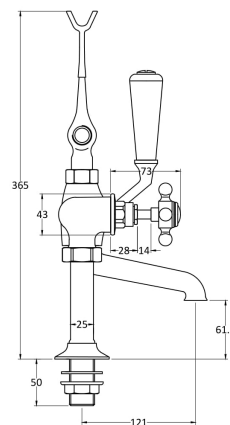

### Product Dimensions

Height (mm):	320
Width (mm):	350
Depth (mm):	155
Length (mm):	
Nett Weight (kg):	4.7

### Packaging Dimensions

Height (mm):	150
Width (mm):	232
Depth (mm):	330
Gross Weight (kg):	4.9

### Outer Box Dimensions (If Applicable)

Height (mm):	320
Width (mm):	345
Depth (mm):	520
Length (mm):	
Gross Weight (kg):	23
Barcode:	5055275868027

Flow Rates: (Litres Per Min)	0.1 bar: 10.6 0.5 bar: 28.6 1 bar: 41.4 2 bar: 59 3 bar: 72.8
Pipe Size:	22 mm (3/4" Bsp)
Pipe Centres:	90-300mm