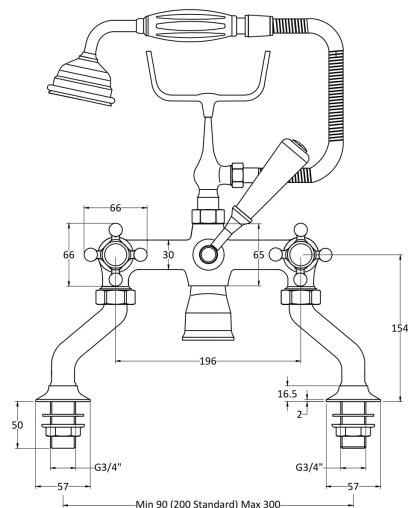

### Product Dimensions

Height (mm):	320
Width (mm):	350
Depth (mm):	155
Length (mm):	
Nett Weight (kg):	4.7

### Packaging Dimensions

Height (mm):	150
Width (mm):	232
Depth (mm):	330
Gross Weight (kg):	4.9

### Outer Box Dimensions (If Applicable)

Height (mm):	320
Width (mm):	345
Depth (mm):	520
Length (mm):	
Gross Weight (kg):	23
Barcode:	5055275868027

Flow Rates: (Litres Per Min)	0.1 bar: 10.6 0.5 bar: 28.6 1 bar: 41.4 2 bar: 59 3 bar: 72.8
Pipe Size:	22 mm (3/4" Bsp)
Pipe Centres:	90-300mm