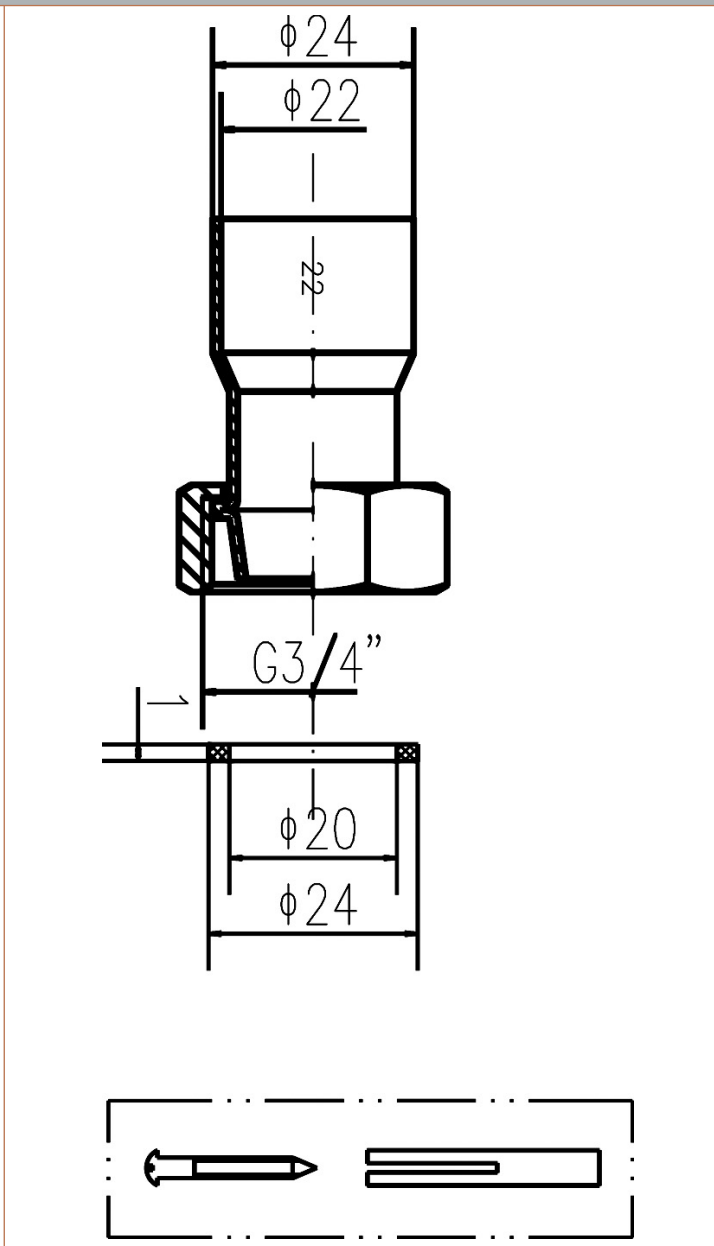

Sales Code: DA314

Description: Bath Legs With Adjustable Shrouds

| Product Dimensions                   |                     |
|--------------------------------------|---------------------|
| Length (mm):                         |                     |
| Width (mm):                          | 40                  |
| Height (mm):                         | 720                 |
| Depth (mm):                          | 70                  |
| Nett Weight (kg):                    | 2.07                |
| Packaging Dimensions                 |                     |
| Height (mm):                         | 650                 |
| Width (mm):                          | 88                  |
| Depth (mm):                          | 48                  |
| Gross Weight (kg):                   | 2.34                |
| Packaging Data                       |                     |
| Box Colour:                          | White Cardboard Box |
| Box Qty:                             | 1                   |
| Label Size:                          | 100 x 50            |
| Label Colour:                        | White Label         |
| Label Qty:                           | 2                   |
| Outer Box Dimensions (If Applicable) |                     |
| Height (mm):                         |                     |
| Width (mm):                          |                     |
| Length (mm):                         |                     |
| Depth (mm):                          |                     |
| Gross Weight (kg):                   | 21                  |
| Barcode:                             | 5055146105435       |
| Product Details                      |                     |
| Country of Origin:                   | China               |
| Fitting Instruction:                 | No                  |
| CE Certification:                    | N/A                 |
| Product Material:                    | Brass               |
| Heating Element Wattage:             | Not Applicable      |
| Colour/Finish:                       | Chrome              |
| Product Diameter:                    | 24mm                |
| Connection Size:                     | 3/4"                |