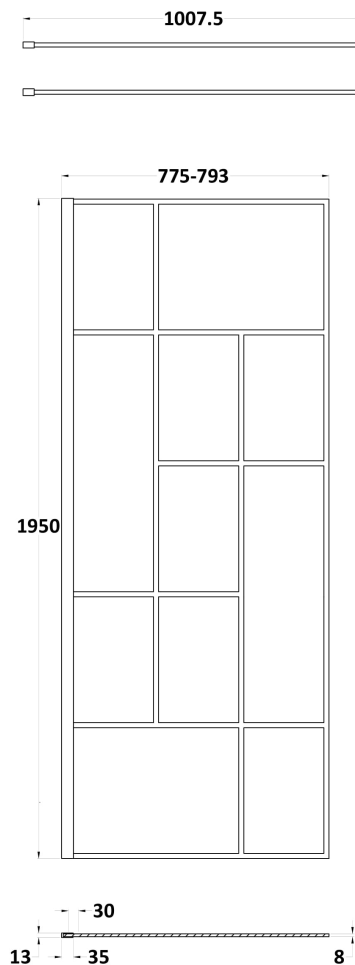

Sales Code: WRSFB080

Description: ABSTRACT Frame Wetroom Screen 800X1950x8

**Product Dimensions**

|                   |      |
|-------------------|------|
| Height (mm):      | 1950 |
| Width (mm):       | 793  |
| Depth (mm):       | 14   |
| Nett Weight (kg): | 35.4 |

**Packaging Dimensions**

|                    |      |
|--------------------|------|
| Height (mm):       | 60   |
| Width (mm):        | 850  |
| Length (mm):       | 2070 |
| Gross Weight (kg): | 35.9 |

**Packaging Data**

|               |                               |
|---------------|-------------------------------|
| Box Colour:   | Brown Cardboard Box - Printed |
| Box Qty:      | 1                             |
| Label Size:   | x                             |
| Label Colour: | Not Applicable                |
| Label Qty:    | 0                             |

**Outer Box Dimensions (If Applicable)**

|                    |               |
|--------------------|---------------|
| Height (mm):       |               |
| Width (mm):        |               |
| Depth (mm):        |               |
| Length (mm):       |               |
| Gross Weight (kg): |               |
| Barcode:           | 5056462614137 |