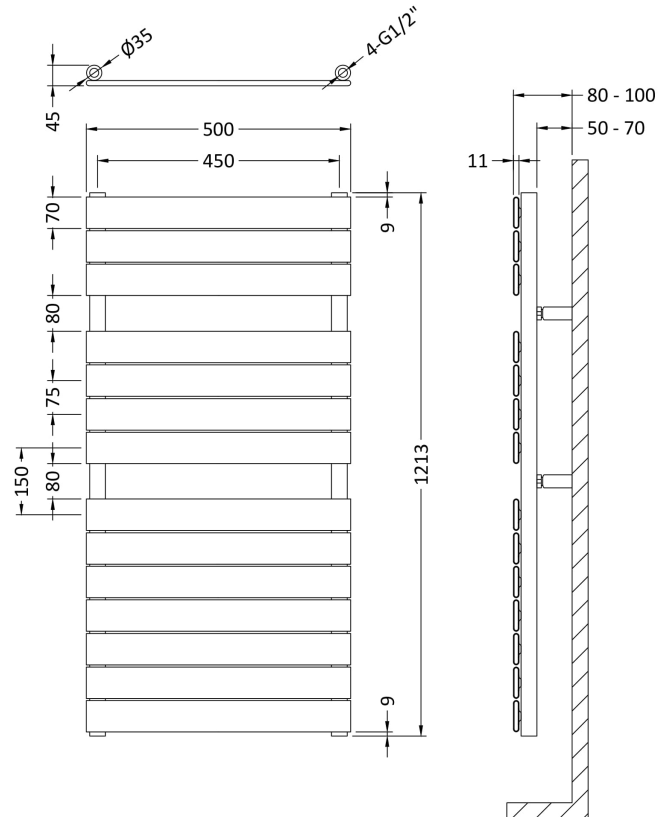

Sales Code: HLA35

Description: Flat Panel Radiator 1213X500

Product Dimensions

Height (mm):	1213
Width (mm):	500
Depth (mm):	100
Length (mm):	
Nett Weight (kg):	15.8

Packaging Dimensions

Height (mm):	70
Width (mm):	510
Length (mm):	1230
Gross Weight (kg):	15.8

Packaging Data

Box Colour:	White Cardboard Shrinkwrapped
Box Qty:	1
Label Size:	100 x 50
Label Colour:	White Label
Label Qty:	2

Outer Box Dimensions (If Applicable)

Height (mm):	
Width (mm):	
Length (mm):	
Gross Weight (kg):	
Barcode:	5055369057160

Product Details

Country of Origin:	Italy		
Fitting Instruction:	No		
Certification:	CE: Yes	RoHS: N/A	WEEE: N/A
Colour/Finish:	Anthracite		
RAL No:	7016		
Product Material:	Steel		
Heat Element Wattage:	Not Applicable		
Heating Element Wattage Compatible:	N/A		
BTU Outputs:	30°C / 1079	50°C / 2014	60°C / 2551
Thermal Outputs: (Watts)	30°C / 316	50°C / 590	60°C / 722
Pipe Centres - If Vertical:	450mm		
Pipe Centres - If Horizontal:	N/A		
Max Projection:	70mm		
Tube Diameter:	N/A		
Packaging Volume (L):			
Wall to Centre of Tappings:	N/A		
Floor to Centre of Tappings:	50		
Dual Fuel:	N/A		
IP Rating:			