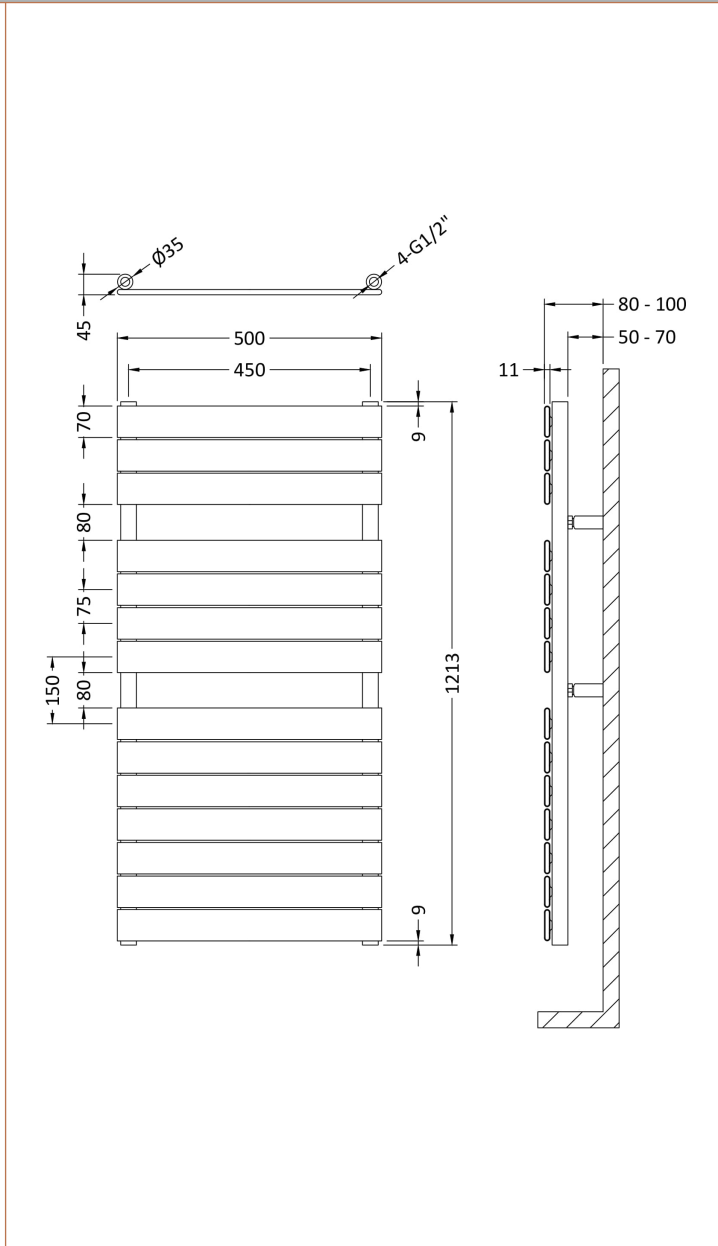

Sales Code: HL335

Description: Flat Panel Radiator 1213X500

Product Dimensions

Height (mm):	1213
Width (mm):	500
Depth (mm):	45
Length (mm):	
Nett Weight (kg):	15.8

Packaging Dimensions

Height (mm):	70
Width (mm):	510
Length (mm):	1230
Gross Weight (kg):	15.8

Packaging Data

Box Colour:	White Cardboard Shrinkwrapped
Box Qty:	1
Label Size:	100 x 50
Label Colour:	White Label
Label Qty:	2

Outer Box Dimensions (If Applicable)

Height (mm):	
Width (mm):	
Length (mm):	
Gross Weight (kg):	
Barcode:	5055369057153

Product Details

Country of Origin:	Italy		
Fitting Instruction:	No		
Certification:	CE: Yes	RoHS: N/A	WEEE: N/A
Colour/Finish:	Chrome		
RAL No:	N/A		
Product Material:	Steel		
Heat Element Wattage:	Not Applicable		
Heating Element Wattage Compatible:	N/A		
BTU Outputs:	30°C / 642	50°C / 1225	60°C / 1552
Thermal Outputs: (Watts)	30°C / 188	50°C / 359	60°C / 442
Pipe Centres - If Vertical:	450mm		
Pipe Centres - If Horizontal:	N/A		
Max Projection:	70mm		
Tube Diameter:	N/A		
Packaging Volume (L):			
Wall to Centre of Tappings:	N/A		
Floor to Centre of Tappings:	50		
Dual Fuel:	N/A		
IP Rating:			